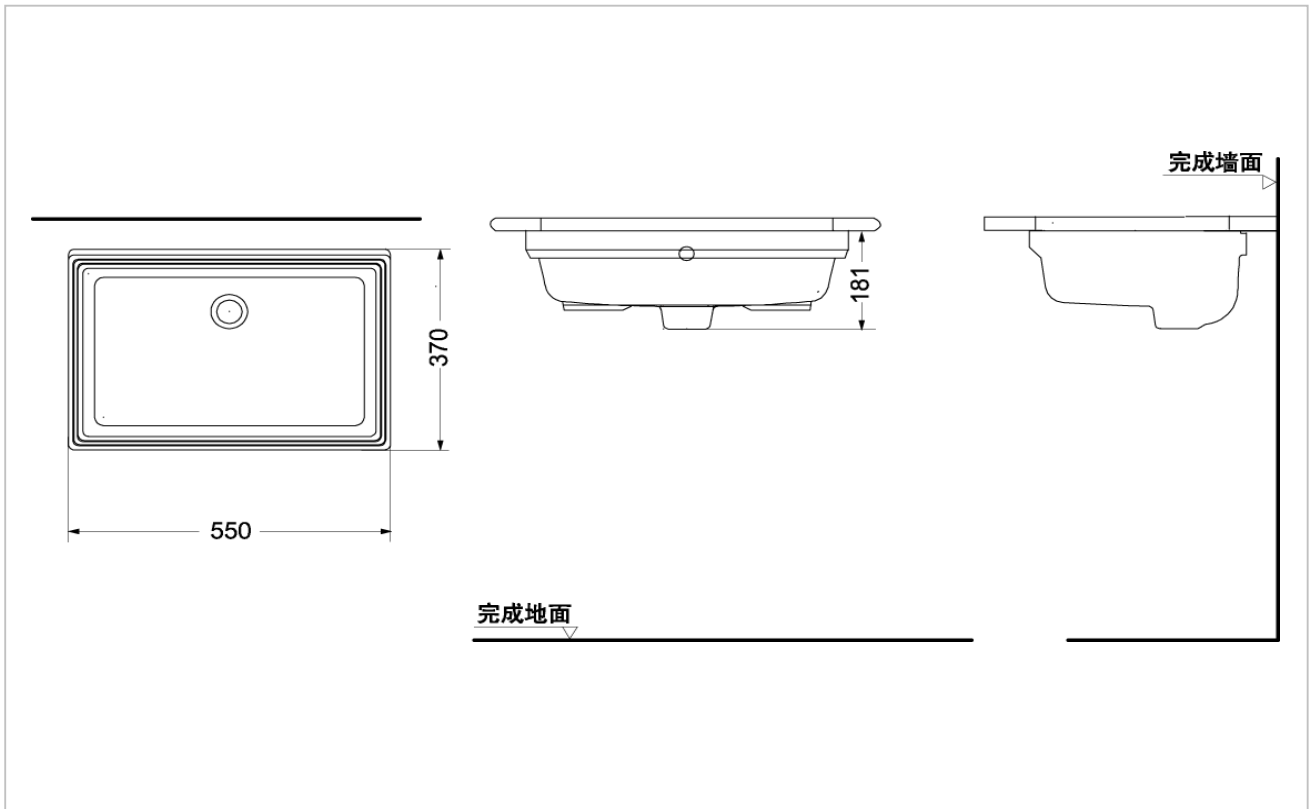

TOTO

LAVATORIES

LW596RB

Under Counter Lavatory

Product Features

Under Counter Lavatory
Size : 550W x 370D mm

Suggestion Fittings & Parts

Remark : We reserve the right to change some parts for suitability.