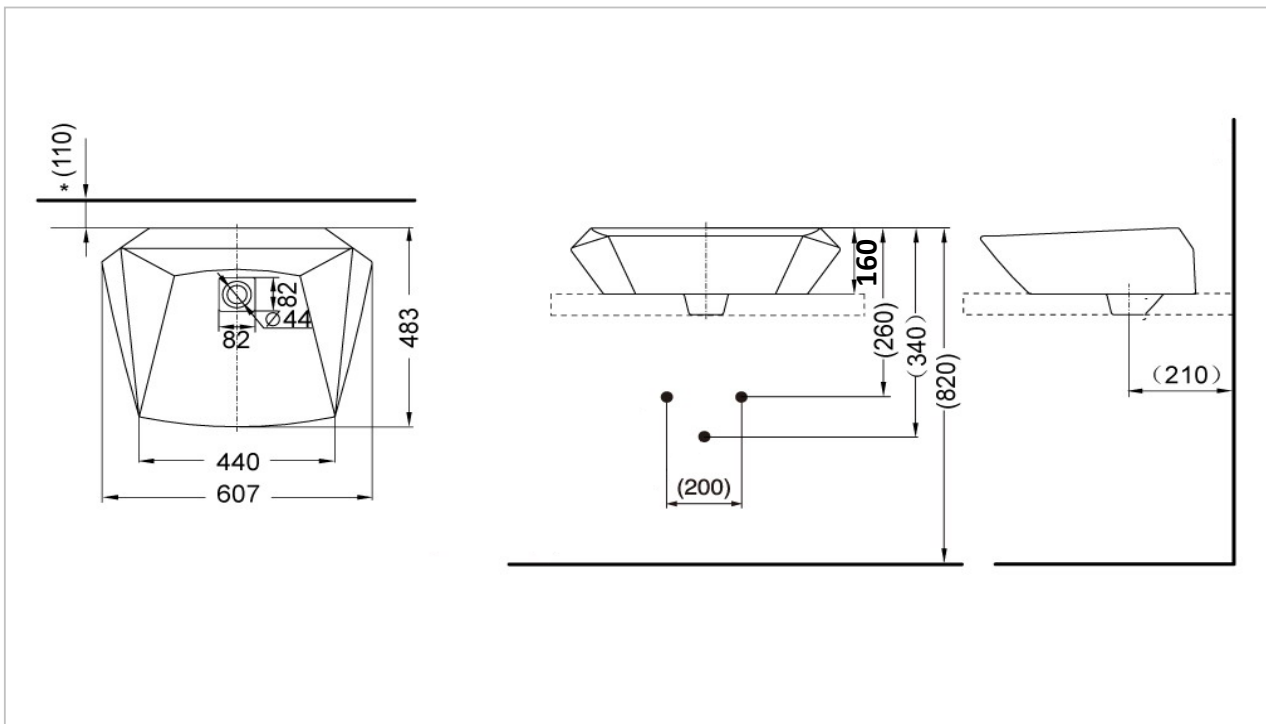

TOTO

LAVATORY

LW681

"JEWELHEX" Console Lavatory

Product Features

size : 607 x 483 x 160 mm.

Suggestion Fittings & Parts

Remark : We reserve the right to change some parts for suitability.