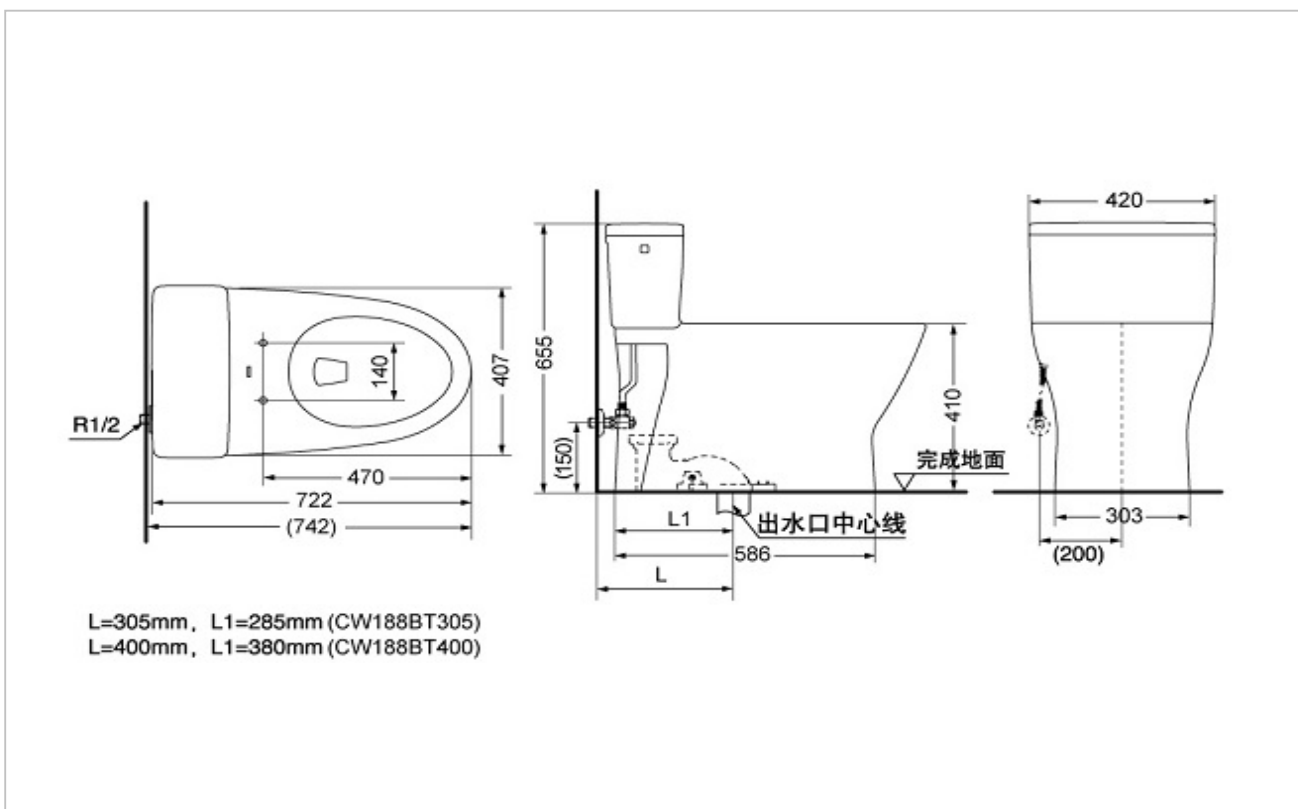

TOTO

TOILET

CW188U

One Piece Toilet

Product Features

One Piece Toilet
Flush system : Tornado (3.8L)
Bowl Shape : Elongated
Rough-in : 305 mm
Seat & Cover : TC508CVK
Size : 722W x 420D x 655H mm

Suggestion Fittings & Parts