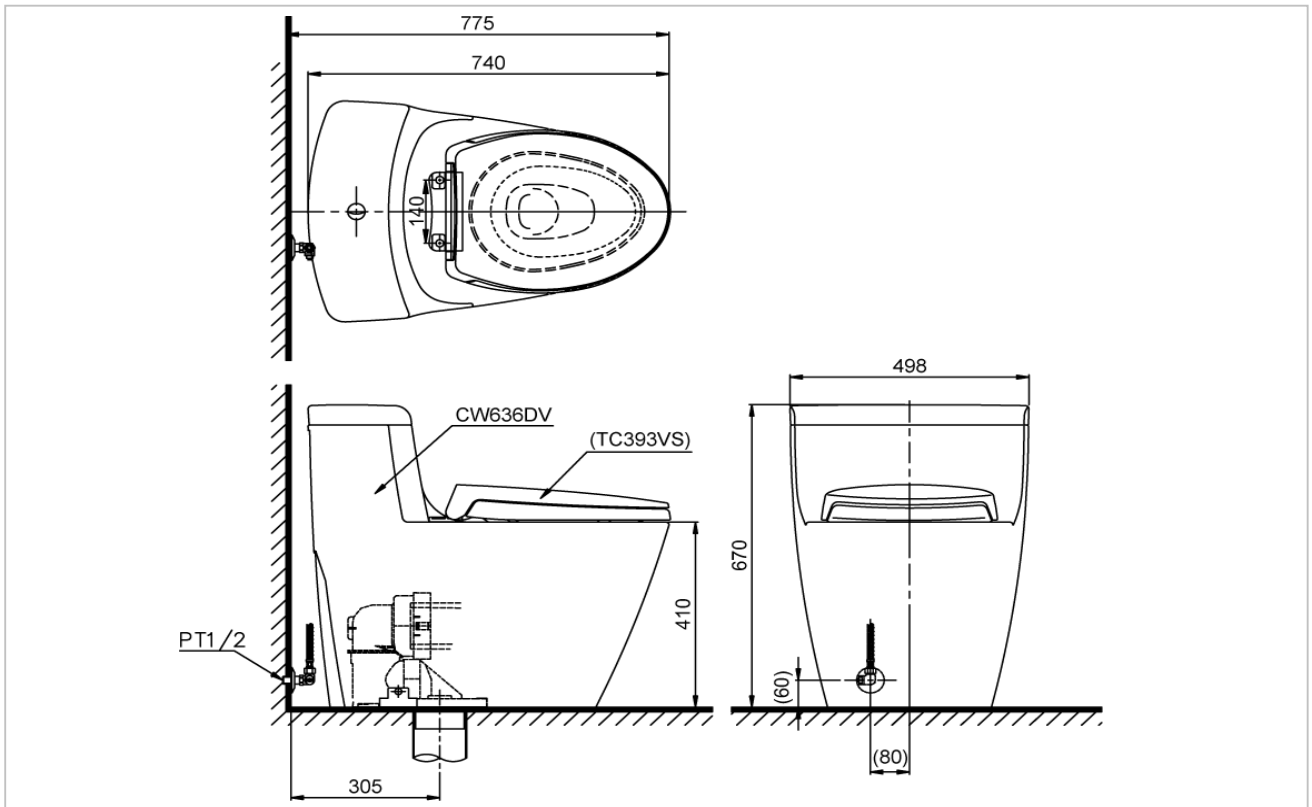

Suggestion Fittings & Parts

Remark : We reserve the right to change some parts for suitability.

TOTO (THAILAND) CO.,LTD
Bangkok Office : G Tower Grand Rama 9,12th Floor, South Wing, 9 Rama IX Road,
Huaykwang Sub-district,Huaykwang District, Bangkok. 10310 Thailand
Tel : +(66)2-117-9520(AUTO) Fax : +(66)2-117-9527
th.toto.com