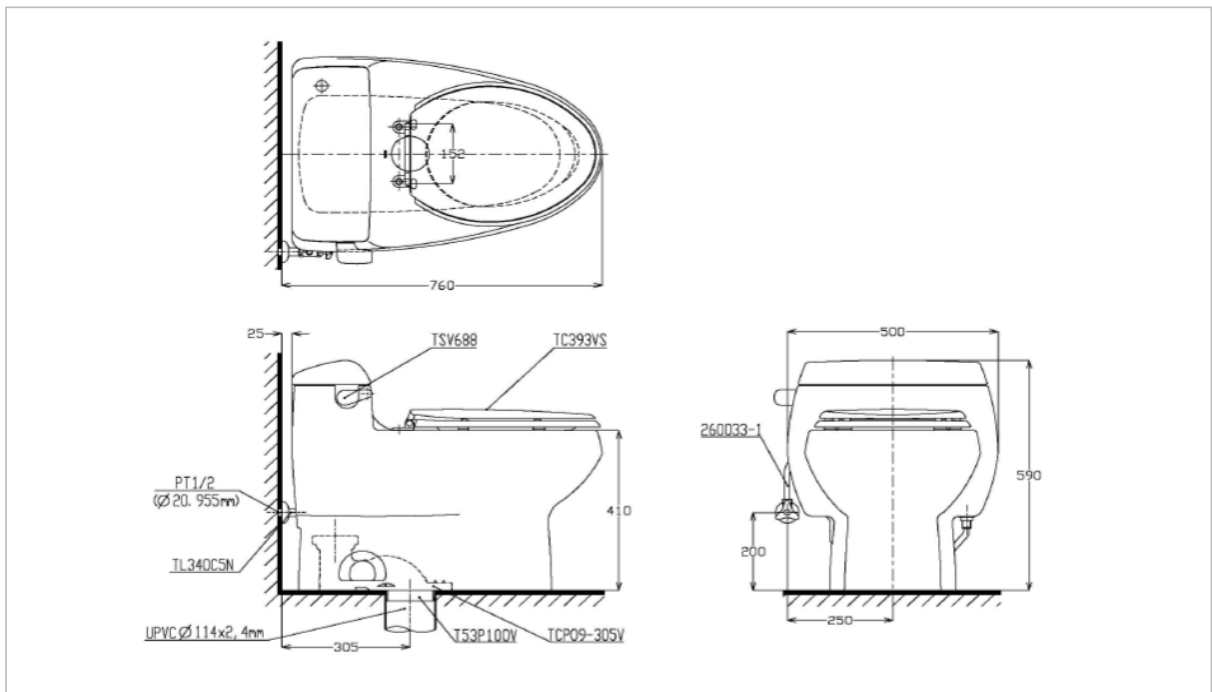

## CW688U

"New Superior" One Piece Toilet

### Product Features

Flush System : Gravity Tornado Siphon-Jet(6L)  
Bowl Shape : Elongated  
Rough-in : 305 mm