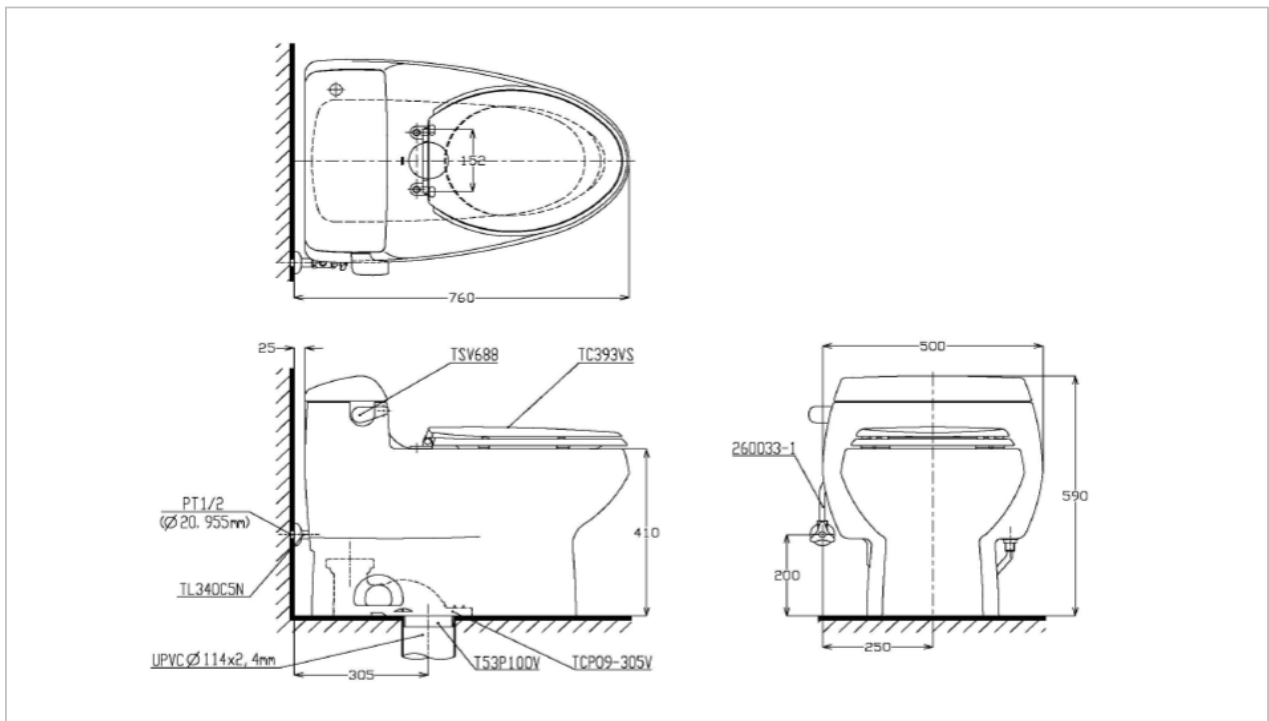

TOTO

TOILET

CW688U

"New Superior" One Piece Toilet

Product Features

Flush System : Gravity Tornado Siphon-Jet(6L)

Bowl Shape : Elongated

Rough-in : 305 mm