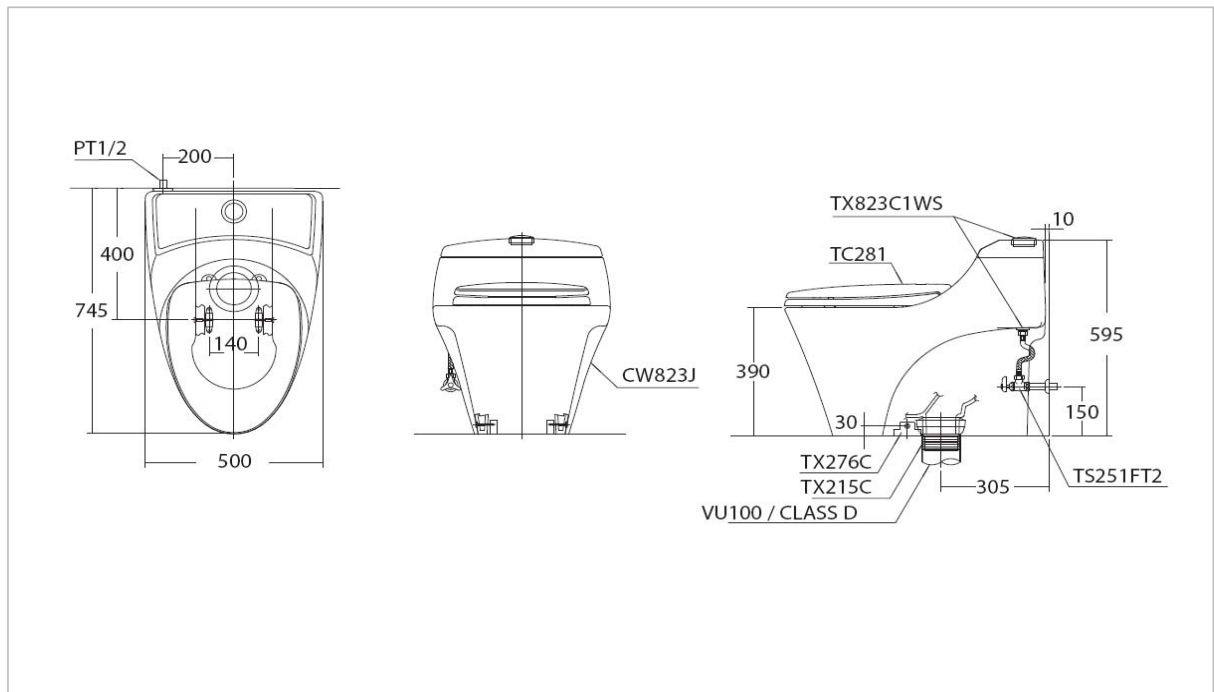

**TOTO****TOILET****CW823J***"Avante" One Piece Toilet***Product Features**

The embodiment of an avant-garde masterpiece, Avante boasts a unique blend of simplicity coupled with flair and elegance.

Flush System : 6L TORNADO-II Siphon-Flush

Bowl Shape : Elongated

Rough-in : 305 mm

**Suggestion Fittings & Parts**

CW823J Closet Body w/Tank Trim  
 TX823C1WS Tank Trim  
 TC281 Seat & Cover

TS251FT2 Stop Valve w/Flexible Hose  
 TX215C Slip-in Connector  
 TX276C Fixing Bracket