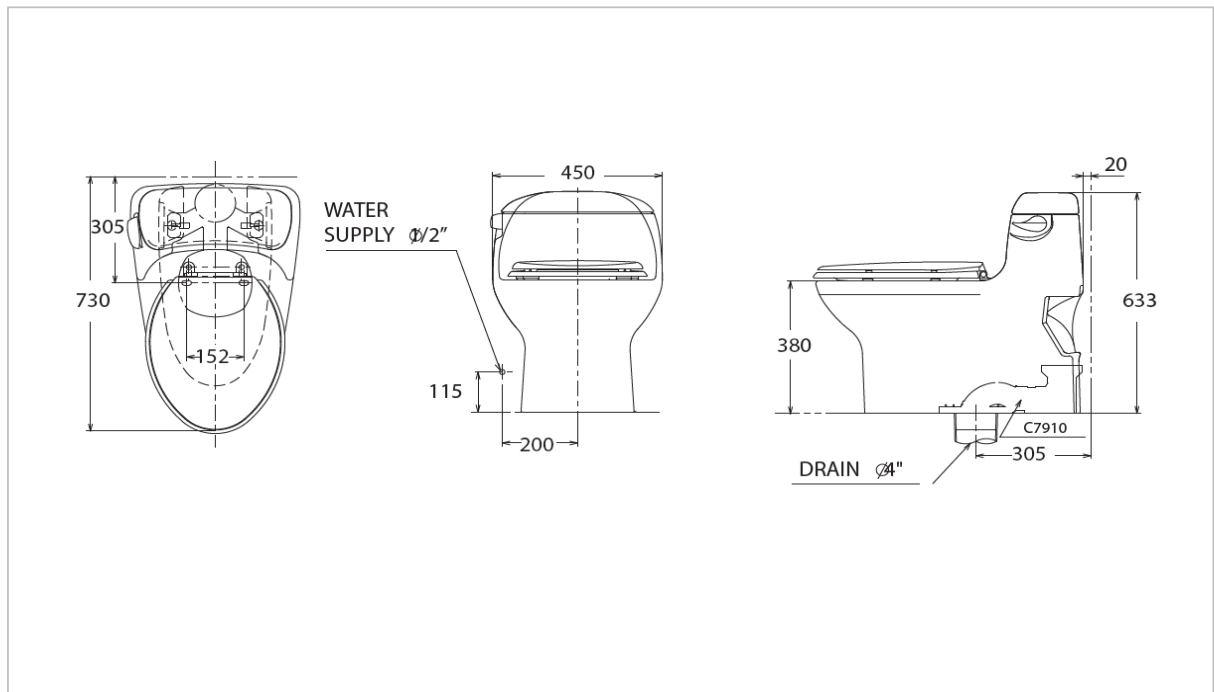

TOTO

TOILET

CW914U

"Dorian" One Piece Toilet

Product Features

CeFiONtect glazing inside bowl can prevent any waste particles, bacteria or mold from attaching themselves to the surface. A permanent stain surface that lasts for as long as the product is in use.

Flush System : G-Max Siphon-Jet(6L)

Bowl Shape : Elongated

Rough-in : 305 mm

G-Max Flushing System

3 Points Special Larger than normal toilets.

- 1.Wider 3" Flush Valve for a quick and powerful flush (normal wider 2")
- 2.Extra large shaped siphon-jet for maximum power
- 3.Large 2 1/8" Computer Designed Trapway reduces clogging (normal large 1 3/4")

Suggestion Fittings & Parts

CW914#XW CeFiONtect Closet Body w/Tank Trim
TC381 Seat & Cover
CT190C6 Stop Valve

S281 Water Hose
C7910 Slip-in Connector
C939 Floor Flange (CT209)

Remark : We reserve the right to change some parts for suitability.