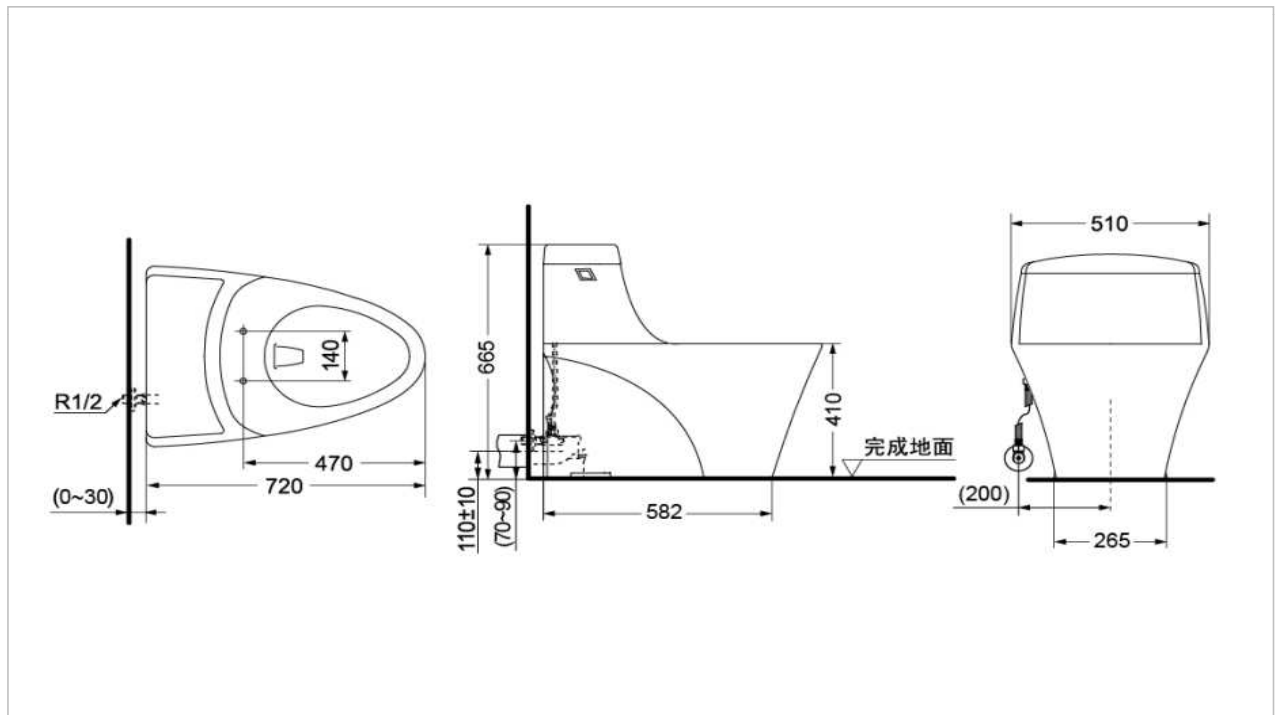

TOTO

TOILETS

CW923PU

One Piece Toilet

Product Features

size : 745 x 510 x 635 mm.

Suggestion Fittings & Parts

Remark : We reserve the right to change some parts for suitability.