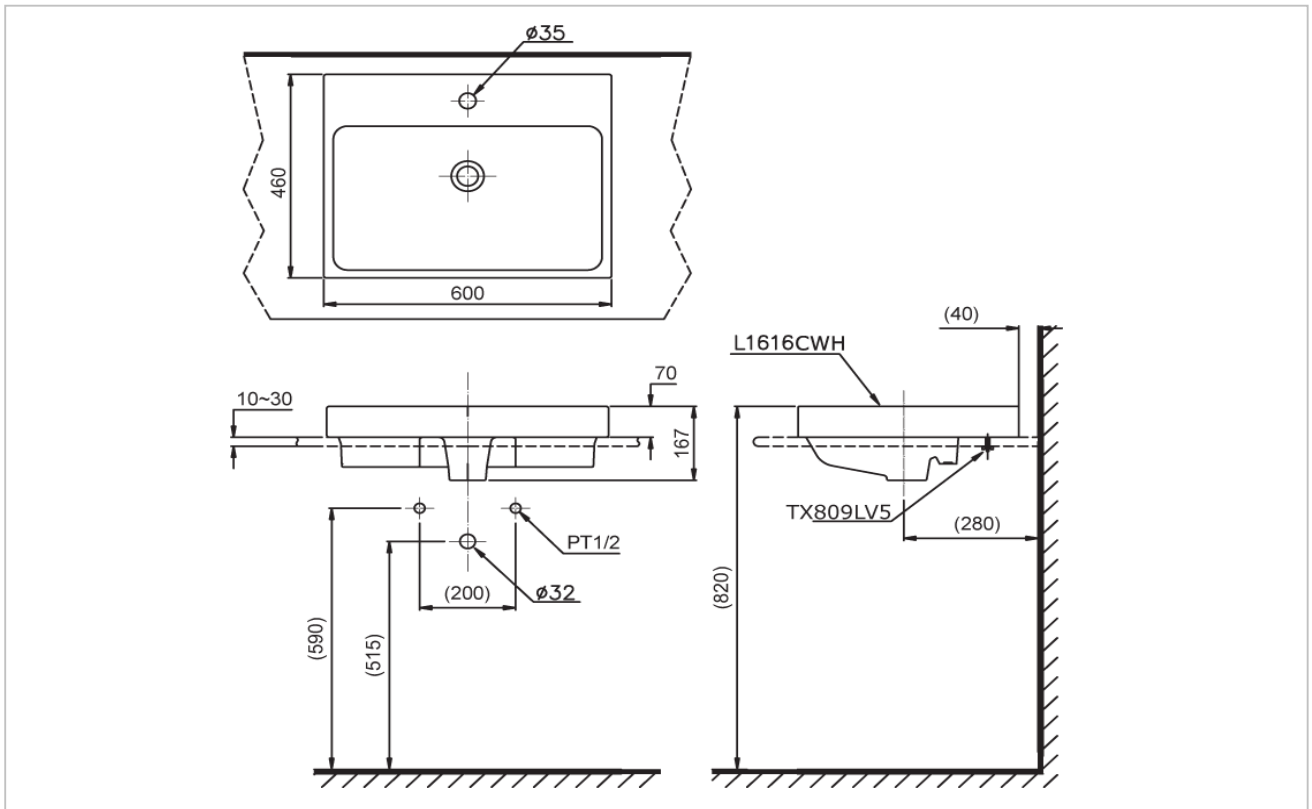

Console Lavatory

Product Features

Console Lavatory (1 Tap Hole)
 Size : 600W x 460D x 70H mm
 with CeFiONtect

Suggestion Fittings & Parts

Remark : We reserve the right to change some parts for suitability.