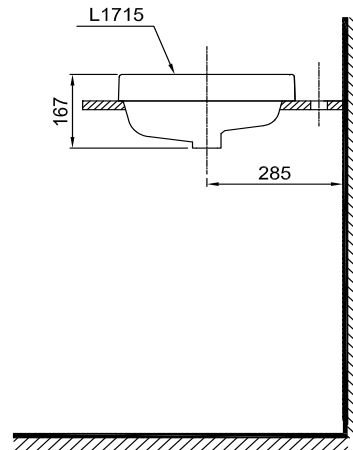

Console Lavatory

Product Features

Console Lavatory
 Size : 500W x 370D x 60H mm
 with CeFiONtect

Suggestion Fittings & Parts

Remark : We reserve the right to change some parts for suitability.

TOTO (THAILAND) CO.,LTD
 Bangkok Office : G Tower Grand Rama 9,12th Floor, South Wing, 9 Rama IX Road,
 Huaykwang Sub-district,Huaykwang District, Bangkok. 10310 Thailand
 Tel : +(66)2-117-9520(AUTO) Fax : +(66)2-117-9527
 th.toto.com