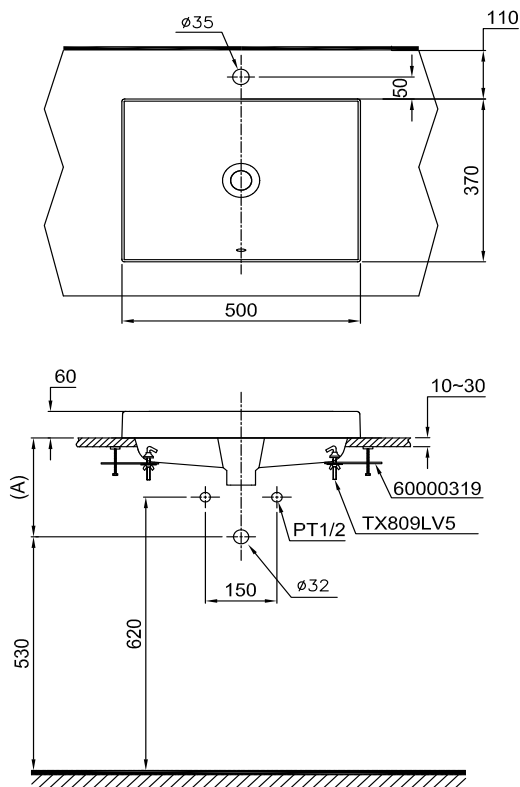

Console Lavatory

Product Features

Console Lavatory
 Size : 500W x 370D x 60H mm
 with CeFiONtect

Suggestion Fittings & Parts

Remark : We reserve the right to change some parts for suitability.

TOTO (THAILAND) CO.,LTD
 Bangkok Office : G Tower Grand Rama 9,12th Floor, South Wing, 9 Rama IX Road,
 Huaykwang Sub-district,Huaykwang District, Bangkok. 10310 Thailand
 Tel : +(66)2-117-9520(AUTO) Fax : +(66)2-117-9527
 th.toto.com