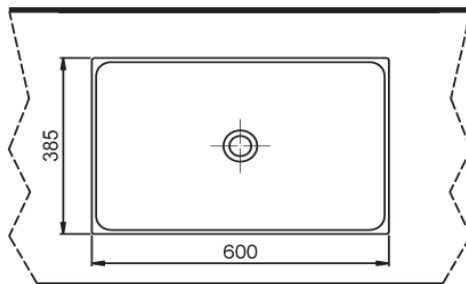

Console Lavatory

Product Features

Console Lavatory
Size : 600W x 385D x 65H mm
with CeFiONtect

Suggestion Fittings & Parts

Remark : We reserve the right to change some parts for suitability.

TOTO (THAILAND) CO.,LTD
Bangkok Office : G Tower Grand Rama 9,12th Floor, South Wing, 9 Rama IX Road,
Huaykwang Sub-district,Huaykwang District, Bangkok. 10310 Thailand
Tel : +(66)2-117-9520(AUTO) Fax : +(66)2-117-9527
th.toto.com