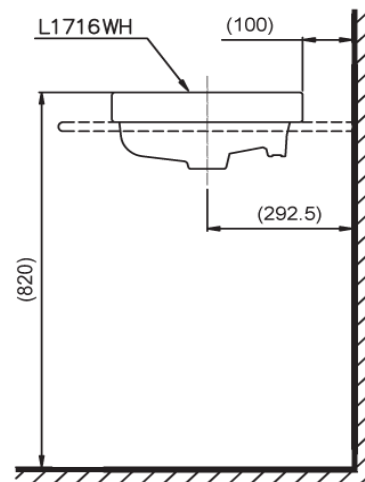

Console Lavatory

Product Features

Console Lavatory
Size : 600W x 385D x 65H mm
with CeFiONtect

Suggestion Fittings & Parts

Remark : We reserve the right to change some parts for suitability.

TOTO (THAILAND) CO.,LTD
Bangkok Office : G Tower Grand Rama 9,12th Floor, South Wing, 9 Rama IX Road,
Huaykwang Sub-district,Huaykwang District, Bangkok. 10310 Thailand
Tel : +(66)2-117-9520(AUTO) Fax : +(66)2-117-9527
th.toto.com