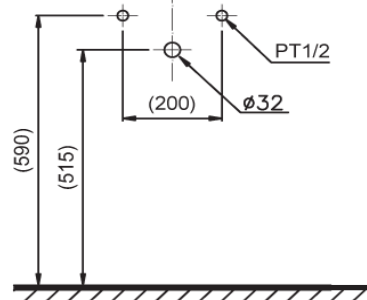

Console Lavatory

Product Features

Console Lavatory
Size : 600W x 385D x 65H mm
with CeFiONtect

Suggestion Fittings & Parts

Remark : We reserve the right to change some parts for suitability.

TOTO (THAILAND) CO.,LTD
Bangkok Office : G Tower Grand Rama 9,12th Floor, South Wing, 9 Rama IX Road,
Huaykwang Sub-district,Huaykwang District, Bangkok. 10310 Thailand
Tel : +(66)2-117-9520(AUTO) Fax : +(66)2-117-9527
th.toto.com