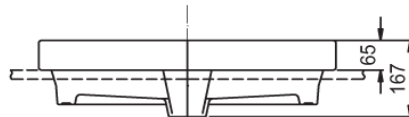

Console Lavatory

Product Features

Console Lavatory
Size : 600W x 385D x 65H mm
with CeFiONtect

Suggestion Fittings & Parts

Remark : We reserve the right to change some parts for suitability.

TOTO (THAILAND) CO.,LTD
Bangkok Office : G Tower Grand Rama 9,12th Floor, South Wing, 9 Rama IX Road,
Huaykwang Sub-district,Huaykwang District, Bangkok. 10310 Thailand
Tel : +(66)2-117-9520(AUTO) Fax : +(66)2-117-9527
th.toto.com