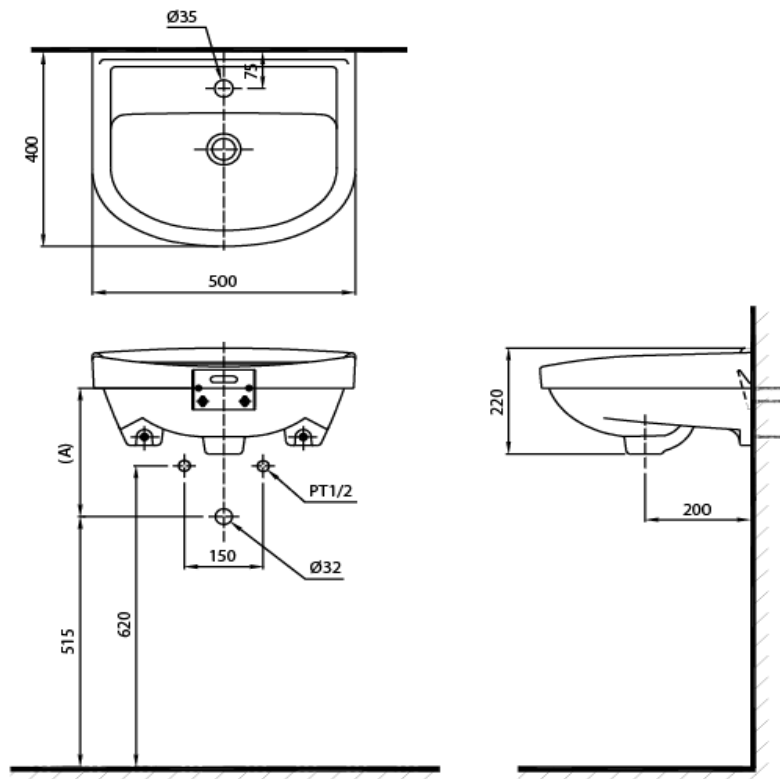

Wall Hung Lavatory

Product Features

Wall Hung Lavatory (1 Tap Hole)
Size : 500W x 400D mm
with CeFiONtect

TOTO
GREEN
CHALLENGE

Suggestion Fittings & Parts

Remark : We reserve the right to change some parts for suitability.