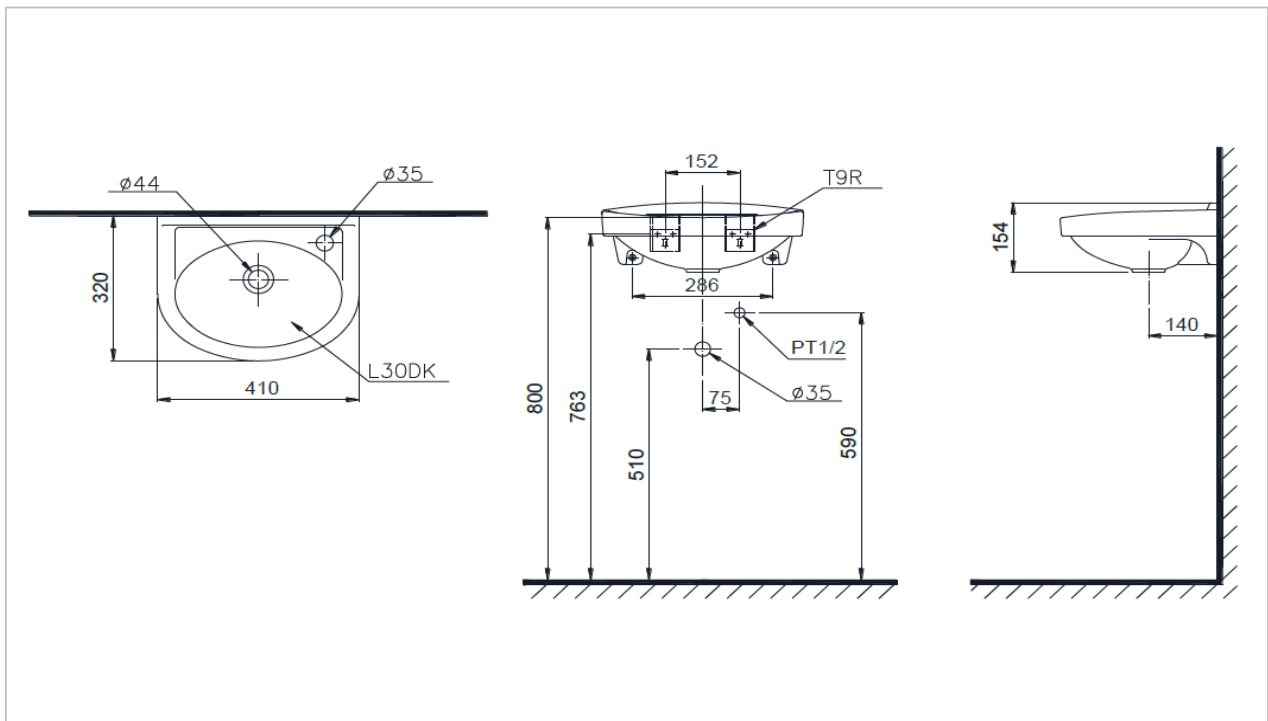

### Product Features

Size : 410W x 320D mm  
with CeFiONtect Coating