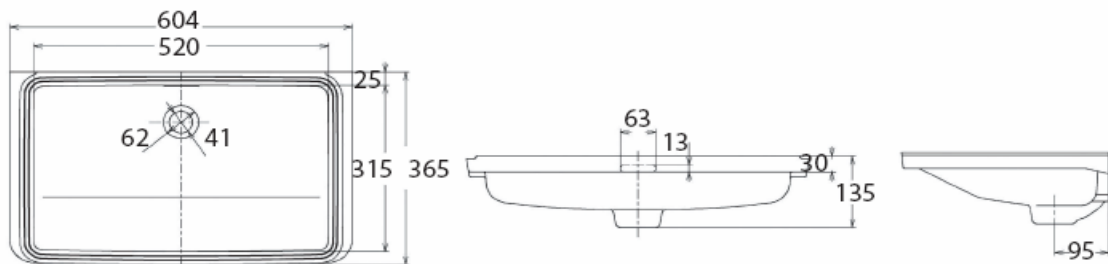

**TOTO**

**LAVATORY**

**L520#N11**

*Under Counter Lavatory*

Product Features

Size : 604x365 mm

Suggestion Fittings & Parts

Remark : We reserve the right to change some parts for suitability.