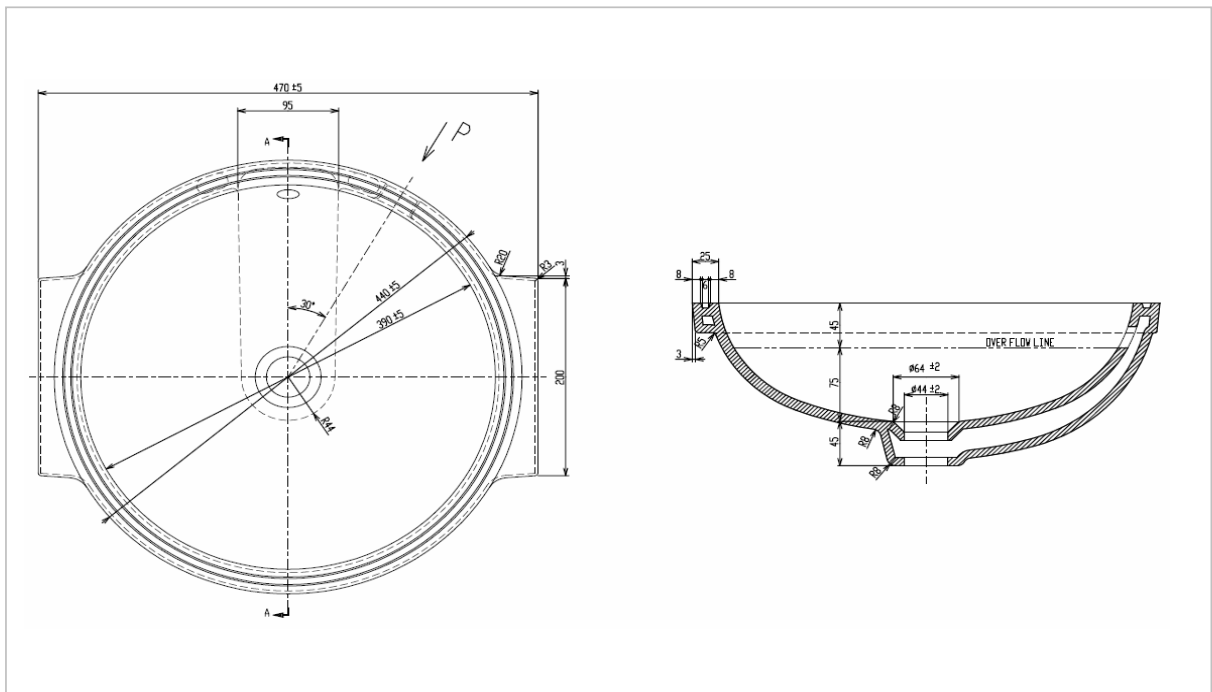

TOTO

LAVATORY

L530K

Under Counter Lavatory

Product Features

Under Counter Lavatory - Perfect Round

Suggestion Fittings & Parts

Remark : We reserve the right to change some parts for suitability.