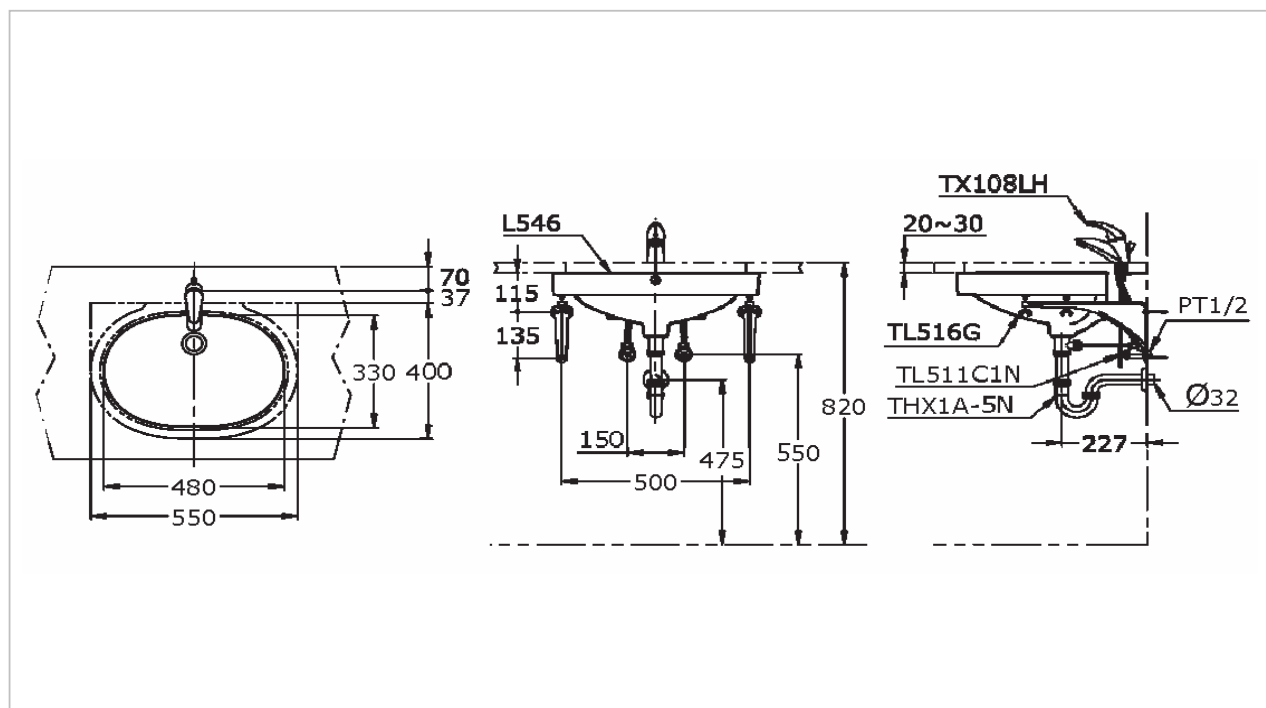

*Counter Lavatory*

**Product Features**

Under Counter Lavatory  
size : 550 x 400 mm.

**Suggestion Fittings & Parts**

Remark : We reserve the right to change some parts for suitability.