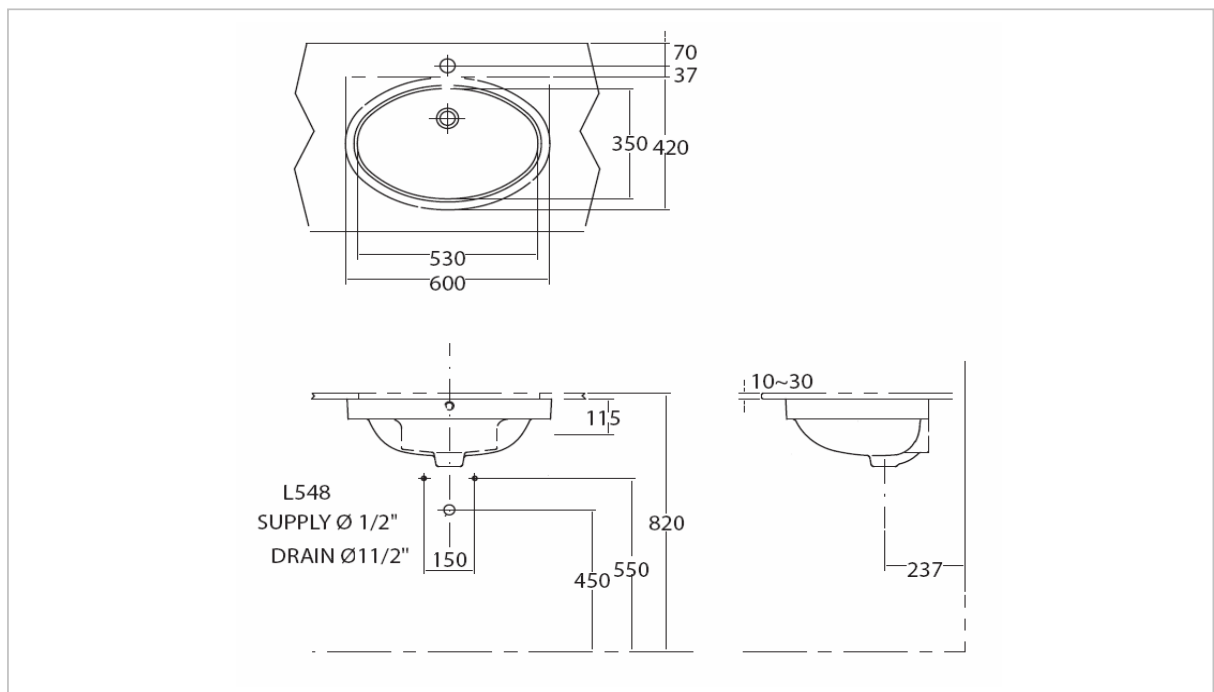

### Product Features

Size : 600x420 mm