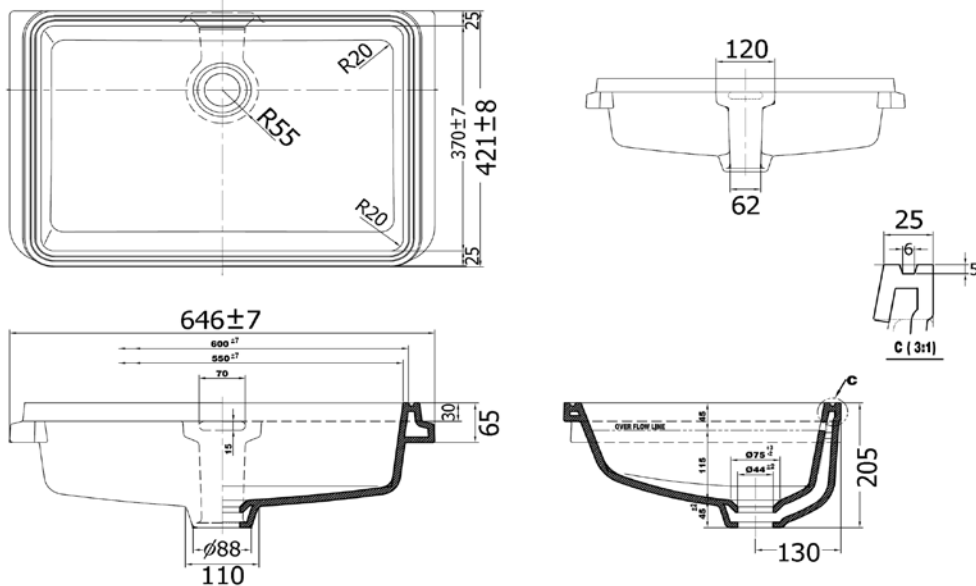

TOTO

LAVATORY

L620K

Under Counter Lavatory

Product Features

Size 646x421x205 mm.

Suggestion Fittings & Parts

Remark : We reserve the right to change some parts for suitability.