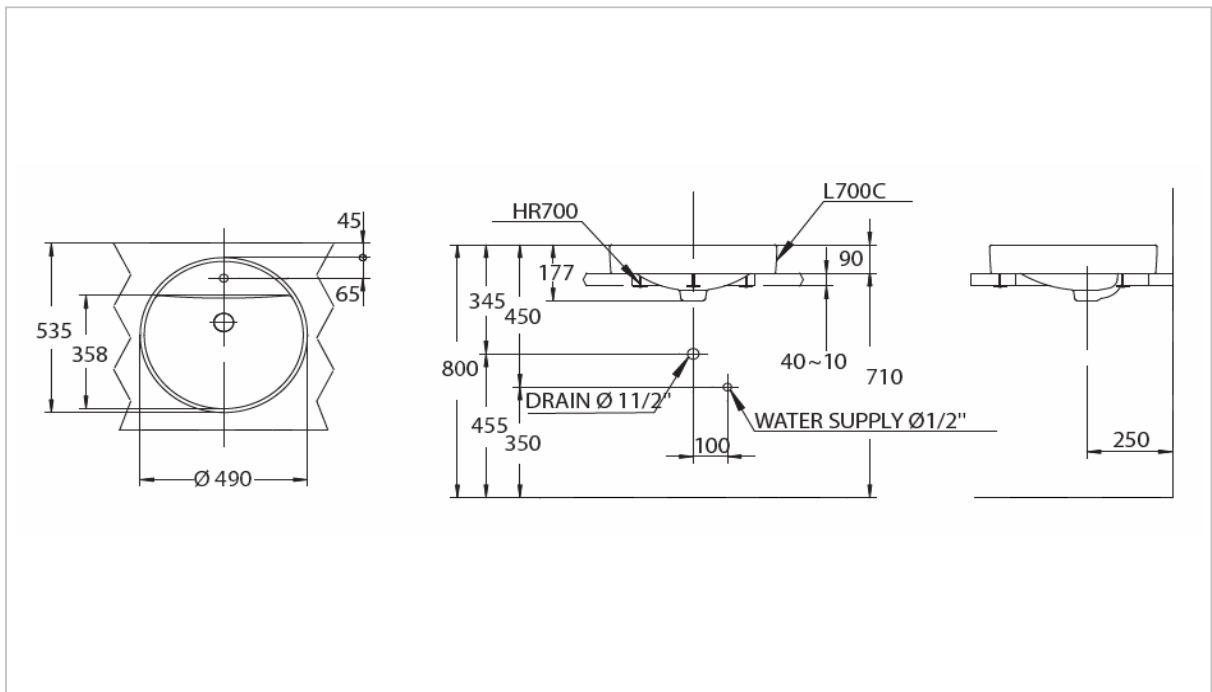

TOTO

LAVATORY

L700C-HR

Console Lavatory

Product Features

Size : \varnothing 490x90 mm

Suggestion Fittings & Parts

Remark : We reserve the right to change some parts for suitability.