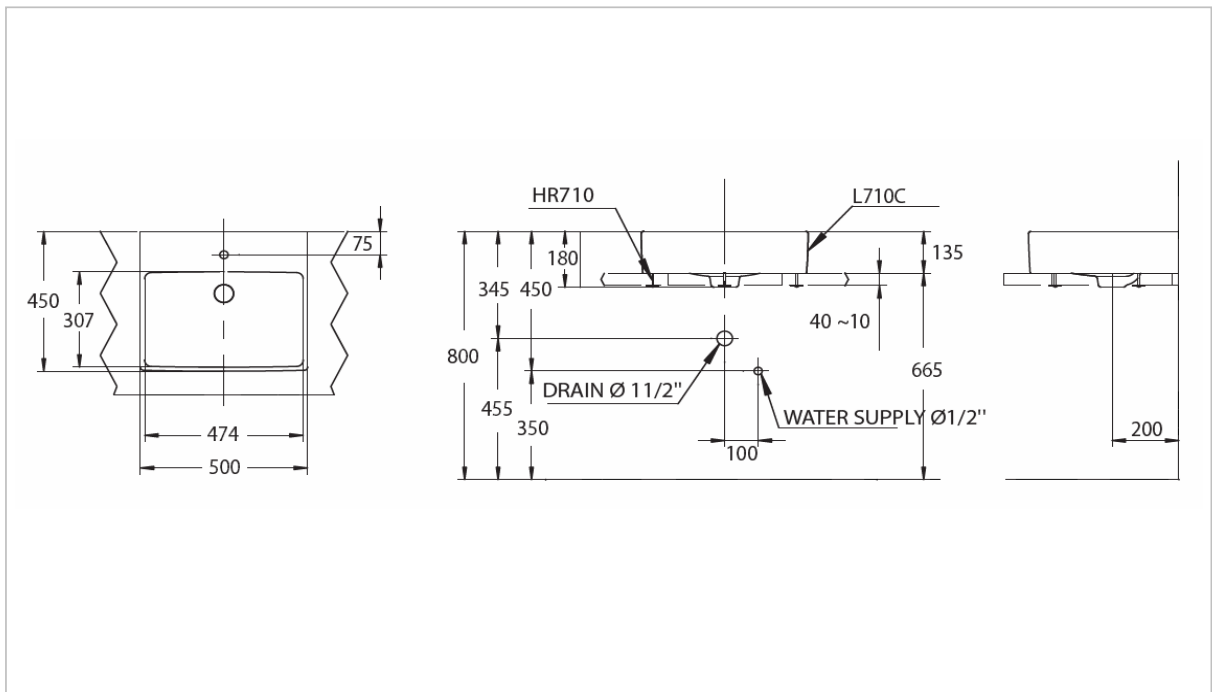

TOTO

LAVATORY

L710C-HR

Console Lavatory

Product Features

Size : 500x450x135 mm

Suggestion Fittings & Parts

Remark : We reserve the right to change some parts for suitability.