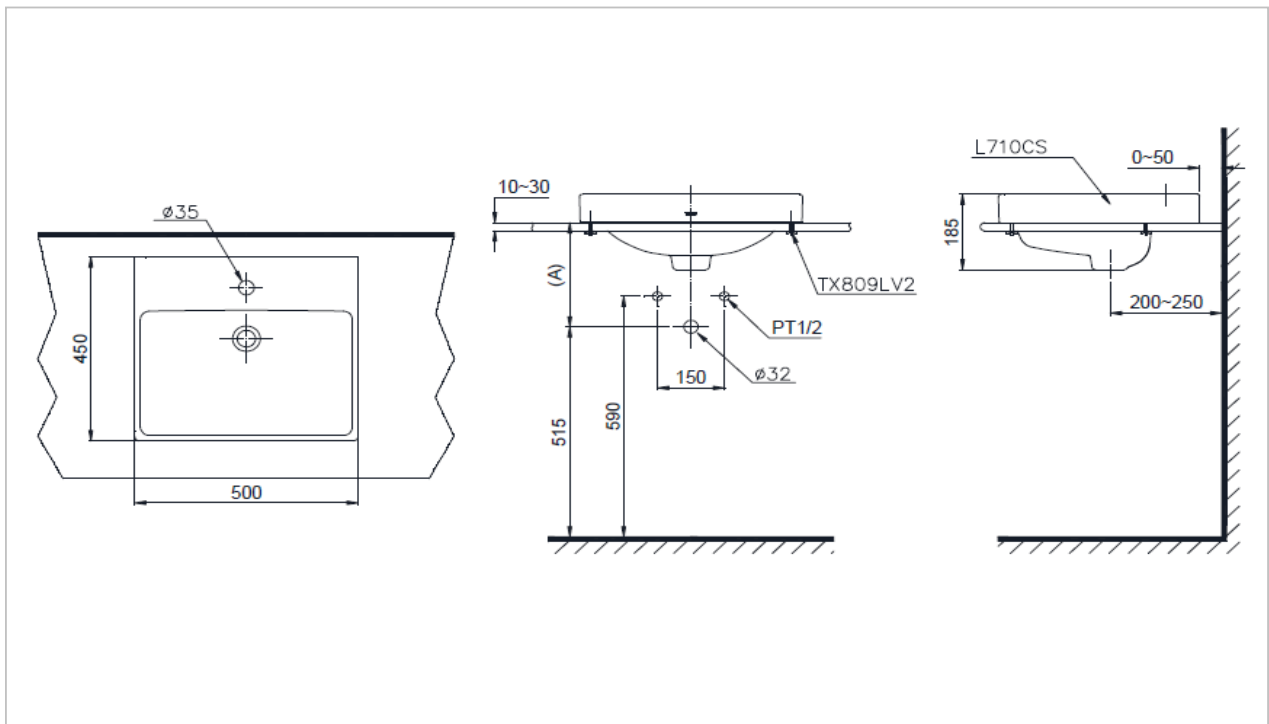

TOTO

LAVATORY

L710CS

Console Lavatory

Product Features

Size : 500x450x185 mm

Suggestion Fittings & Parts

Remark : We reserve the right to change some parts for suitability.