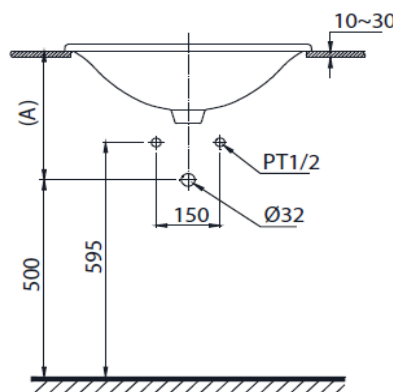

TOTO | SANITARY WARES

L946C

Self Rimming Lavatory

Product Features

Size : 580W x 480D mm

Suggestion Fittings & Parts

Remark : We reserve the right to change some parts for suitability.

TOTO MANUFACTURING (THAILAND) CO.,LTD