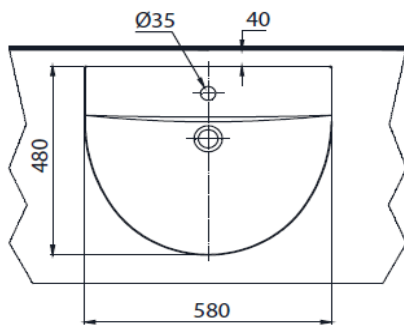

TOTO | SANITARY WARES

L946C

Self Rimming Lavatory

Product Features

Size : 580W x 480D mm

Suggestion Fittings & Parts

Remark : We reserve the right to change some parts for suitability.

TOTO MANUFACTURING (THAILAND) CO.,LTD