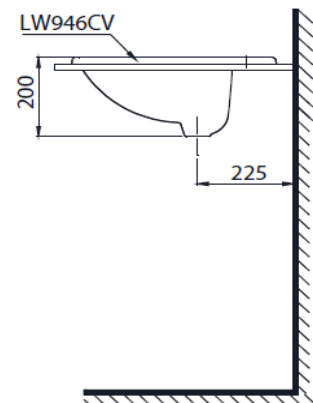

TOTO | SANITARY WARES

L946C

Self Rimming Lavatory

Product Features

Size : 580W x 480D mm

Suggestion Fittings & Parts

Remark : We reserve the right to change some parts for suitability.

TOTO MANUFACTURING (THAILAND) CO.,LTD