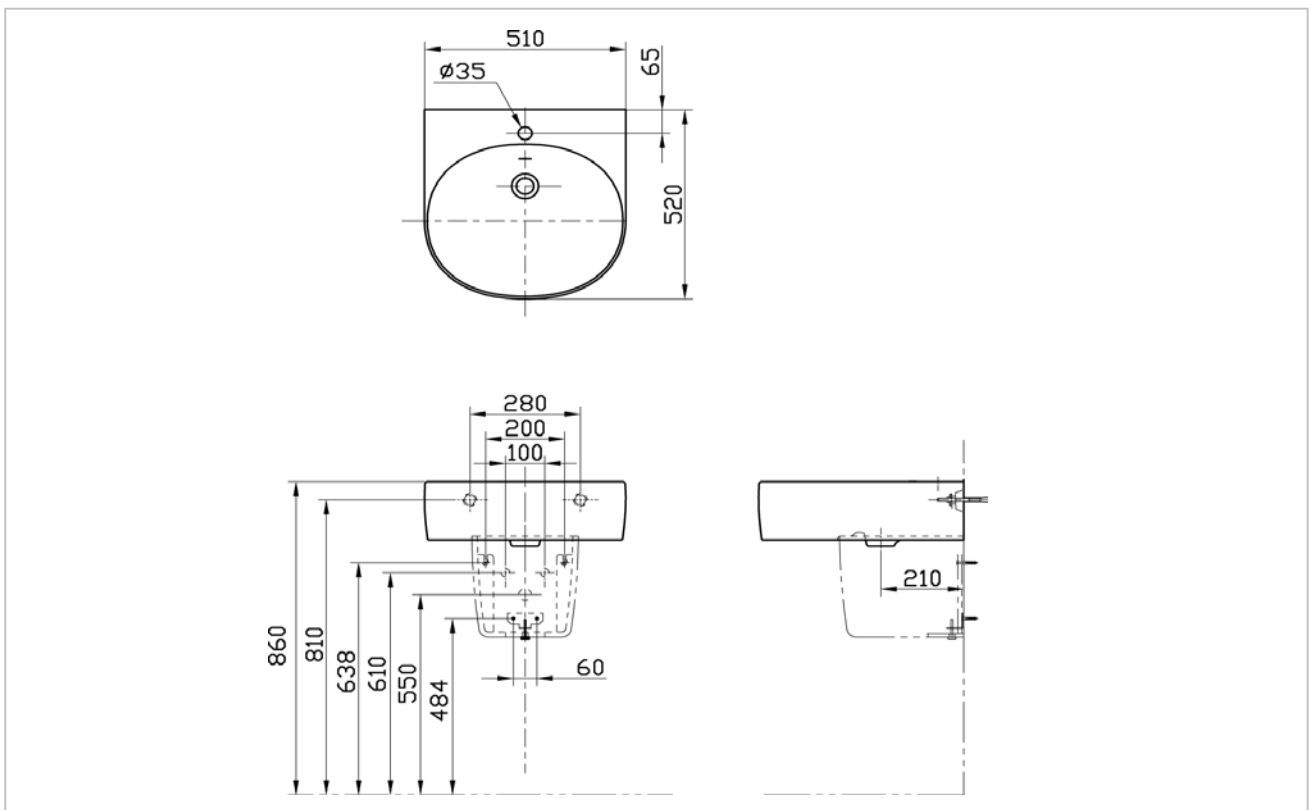

TOTO

LAVATORIES

LHT766CV

Pedestal Lavatory

Product Features

Wall Hung Lavatory with Half Pedestal
(1 Tap Hole)
Size : 510W x 520D x 417H mm
with CeFIONtect

TOTO
GREEN
CHALLENGE

Suggestion Fittings & Parts