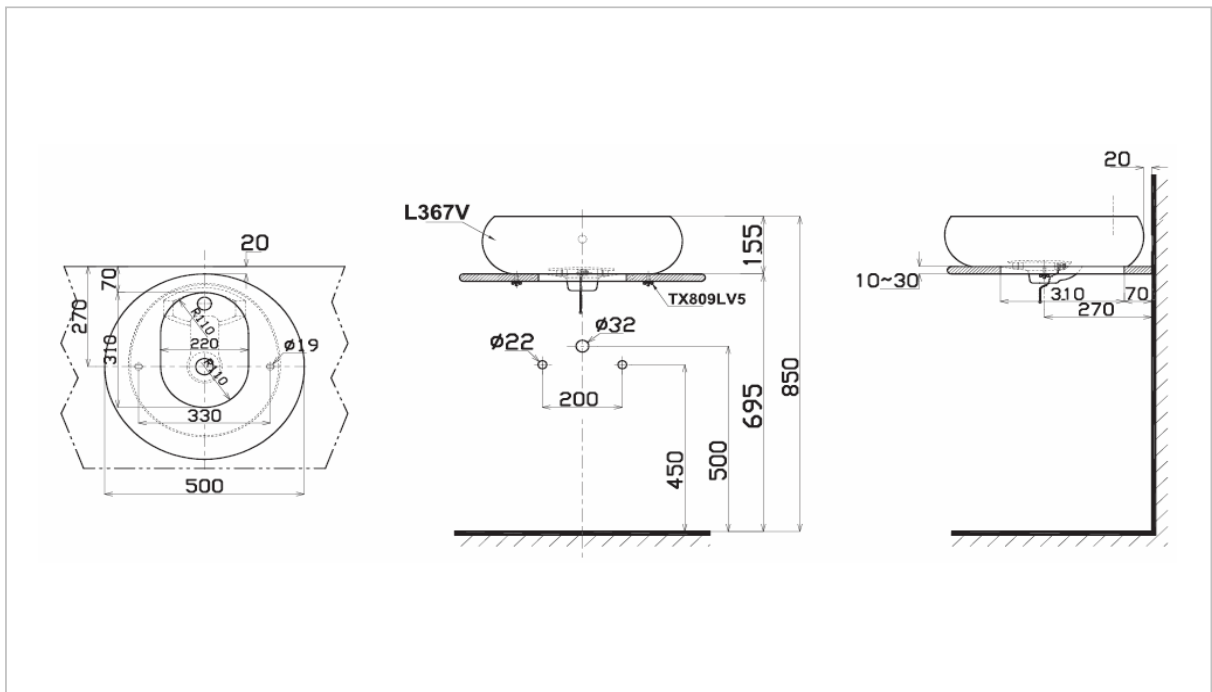

TOTO

LAVATORY

LT367C

"YAYOI" Console Lavatory

Product Features

Size : 500x500 mm.

CeFiONtect glaze

Suggestion Fittings & Parts