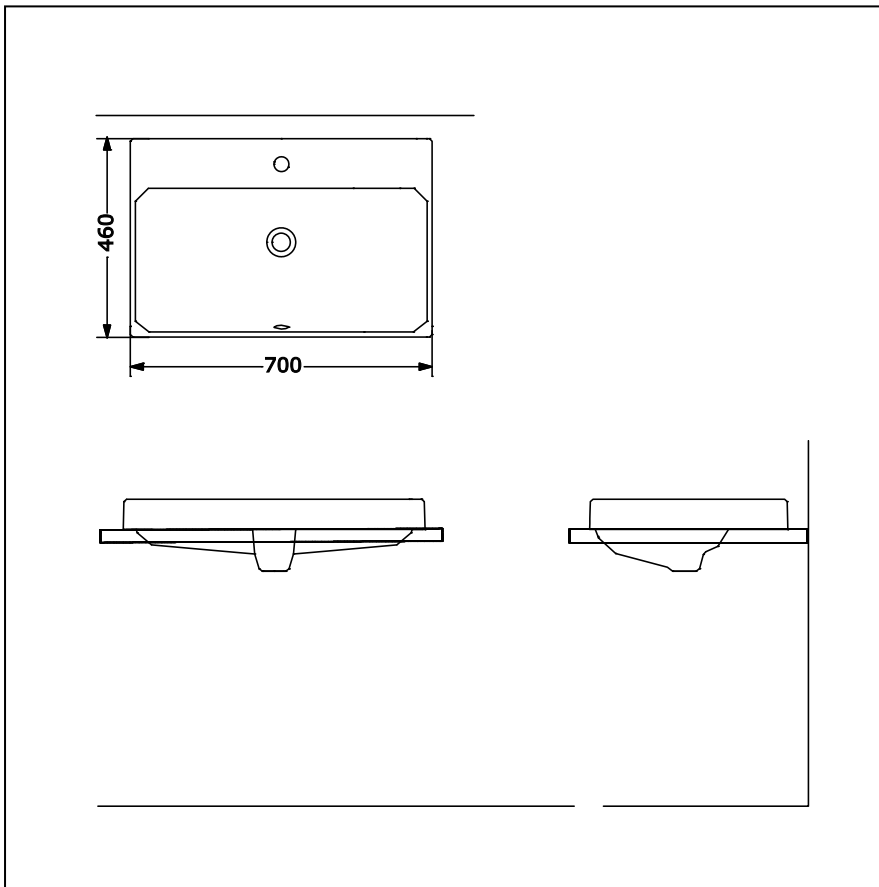

Drawing:

TOTO (THAILAND) CO.,LTD

Bangkok Office : G Tower Grand Rama 9,12th Floor, South Wing, 9 Rama IX Road,Huaykwang Sub-district,Huaykwang District, Bangkok. 10310 Thailand
Tel : +(66)2-117-9520(AUTO) Fax : +(66)2-117-9527
th.toto.com