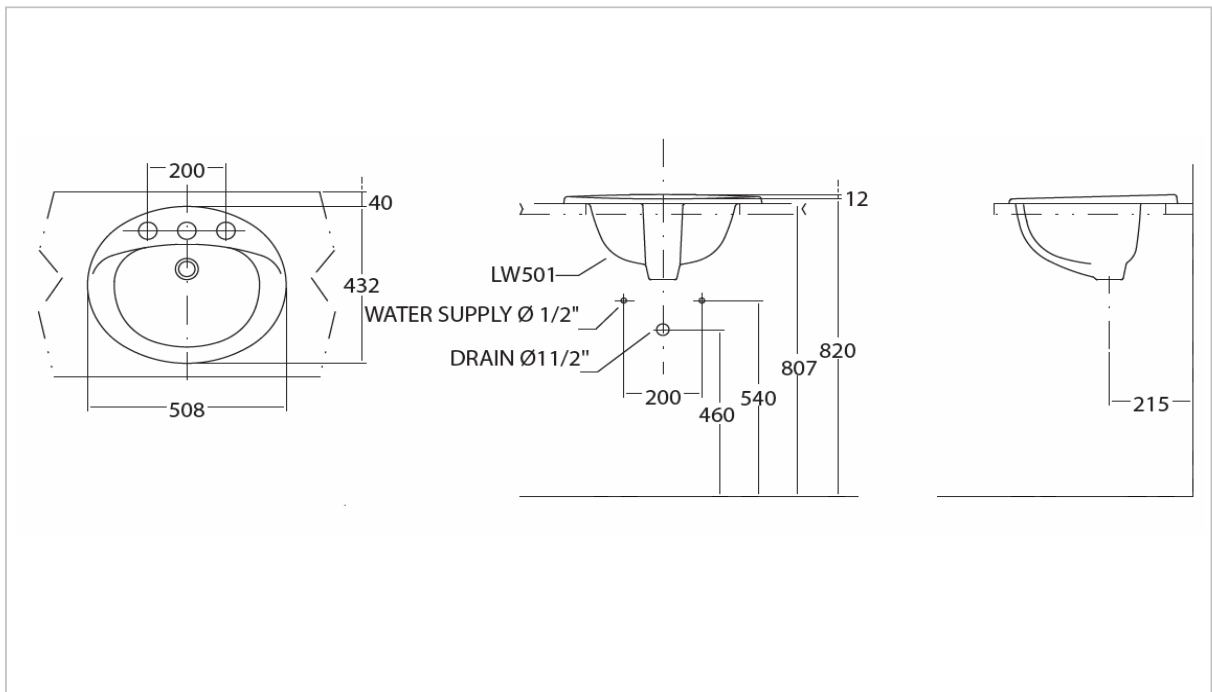

TOTO

LAVATORY

LW501

Self Rimming Lavatory

Product Features

Size : 508x432 mm

Standard : 1 Tap Hole

Made to Order : 3 Tap Holes (Center 8")