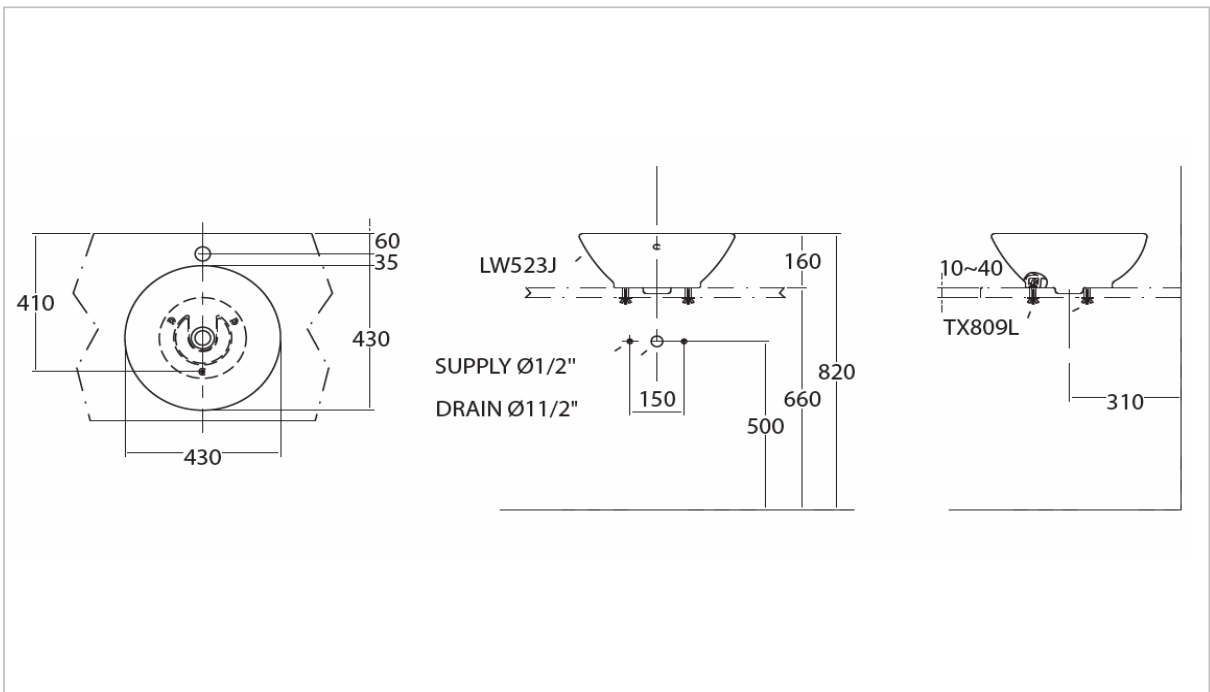

**TOTO**

**LAVATORY**

**LW523J**

*"Elle" Console Lavatory*

**Product Features**

Size :  $\varnothing$  430x160 mm

**Suggestion Fittings & Parts**

Remark : We reserve the right to change some parts for suitability.