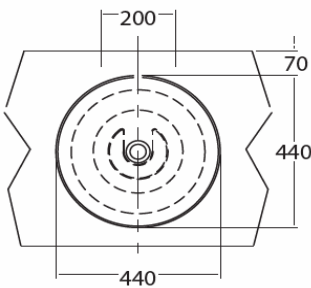

TOTO

LAVATORY

LW528J

"Ceradon" Console Lavatory

Product Features

Semi Recessed Console Lavatory
Size : \varnothing 440x75 mm

Suggestion Fittings & Parts

Remark : We reserve the right to change some parts for suitability.