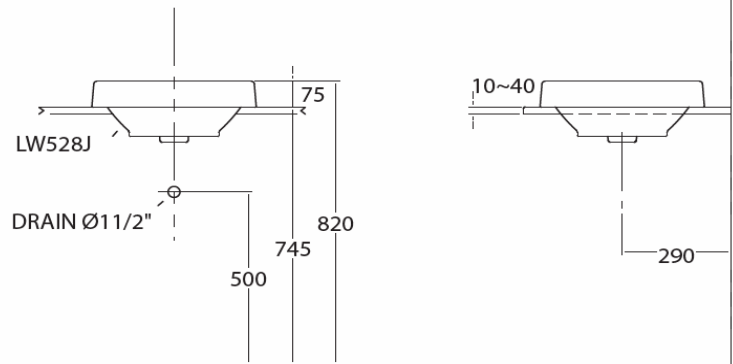

TOTO

LAVATORY

LW528J

"Ceradon" Console Lavatory

Product Features

Semi Recessed Console Lavatory
Size : \varnothing 440x75 mm

Suggestion Fittings & Parts

Remark : We reserve the right to change some parts for suitability.