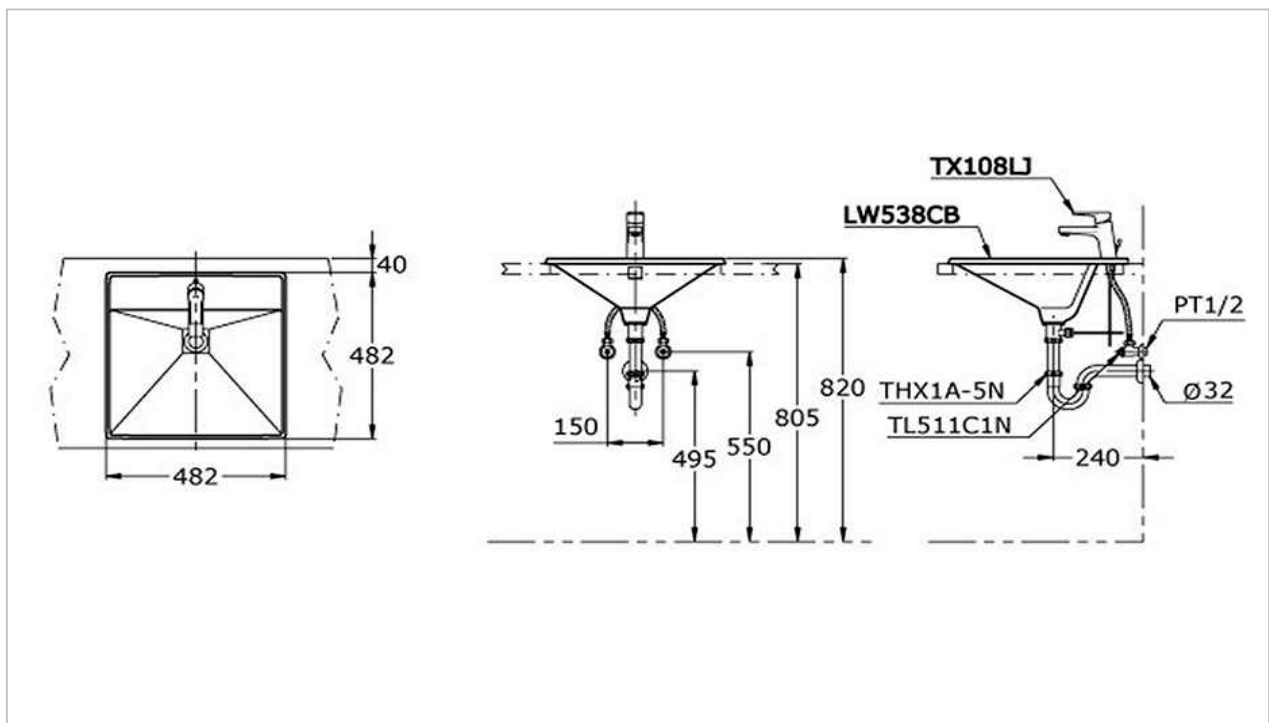

TOTO | SANITARY WARES

LW538RCB

Self Rimming Lavatory

Product Features

Suggestion Fittings & Parts

Remark : We reserve the right to change some parts for suitability.

TOTO MANUFACTURING (THAILAND) CO.,LTD

Bangkok Office : 598 Q House Ploenjit Building., G floor., Ploenchit Rd., Lumpini, Pathumwan, Bangkok. 10330 Thailand
Tel : +(66)2-650-9925(AUTO) Fax : +(66)2-650-9923-4