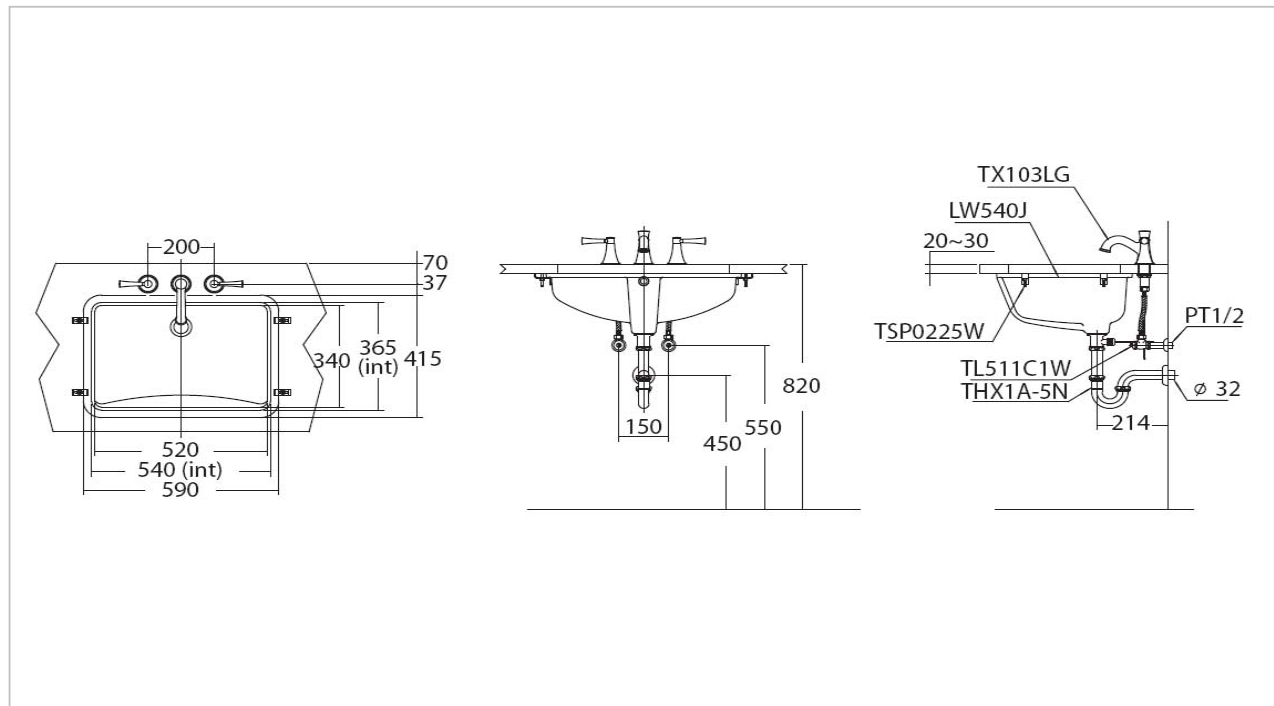

TOTO

LAVATORY

LW540J

Under Counter Lavatory

Product Features

Under Counter Lavatory
Size : 540x365 mm

Suggestion Fittings & Parts

Remark : We reserve the right to change some parts for suitability.