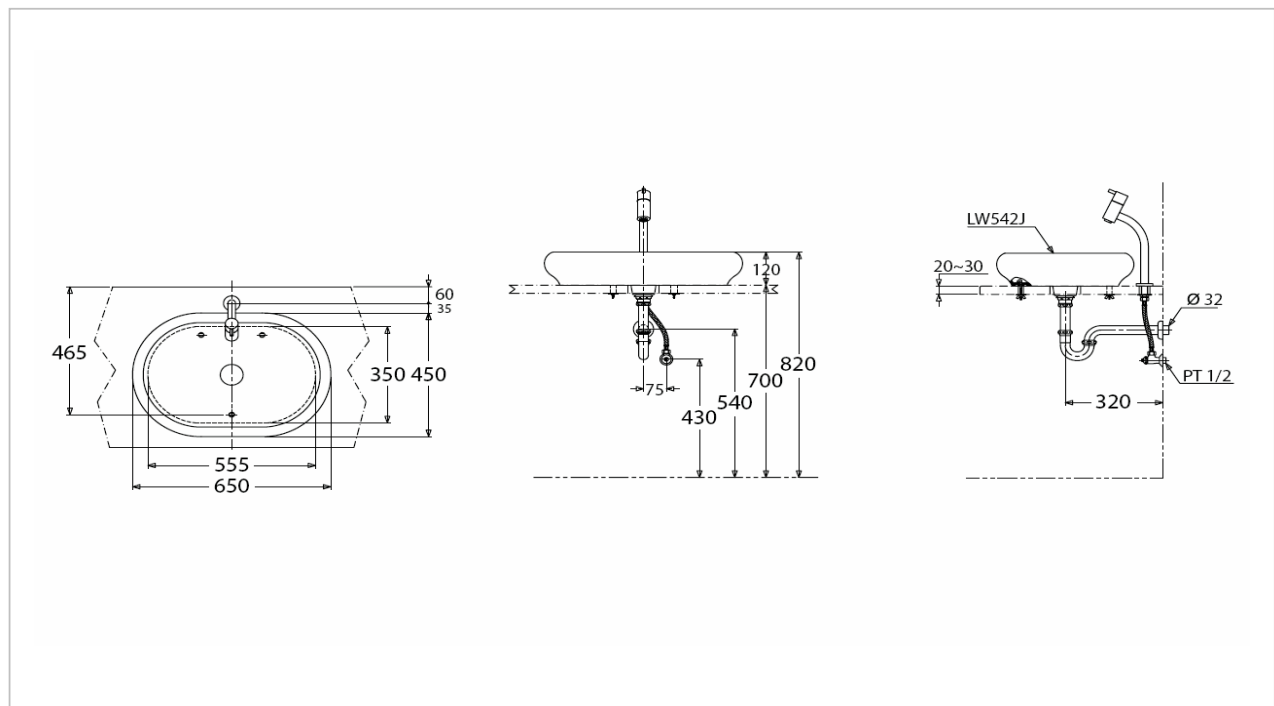

TOTO

LAVATORY

LW542J

Console Lavatory

Product Features

Console Lavatory
Size : 650x465x120 mm

Suggestion Fittings & Parts

Remark : We reserve the right to change some parts for suitability.