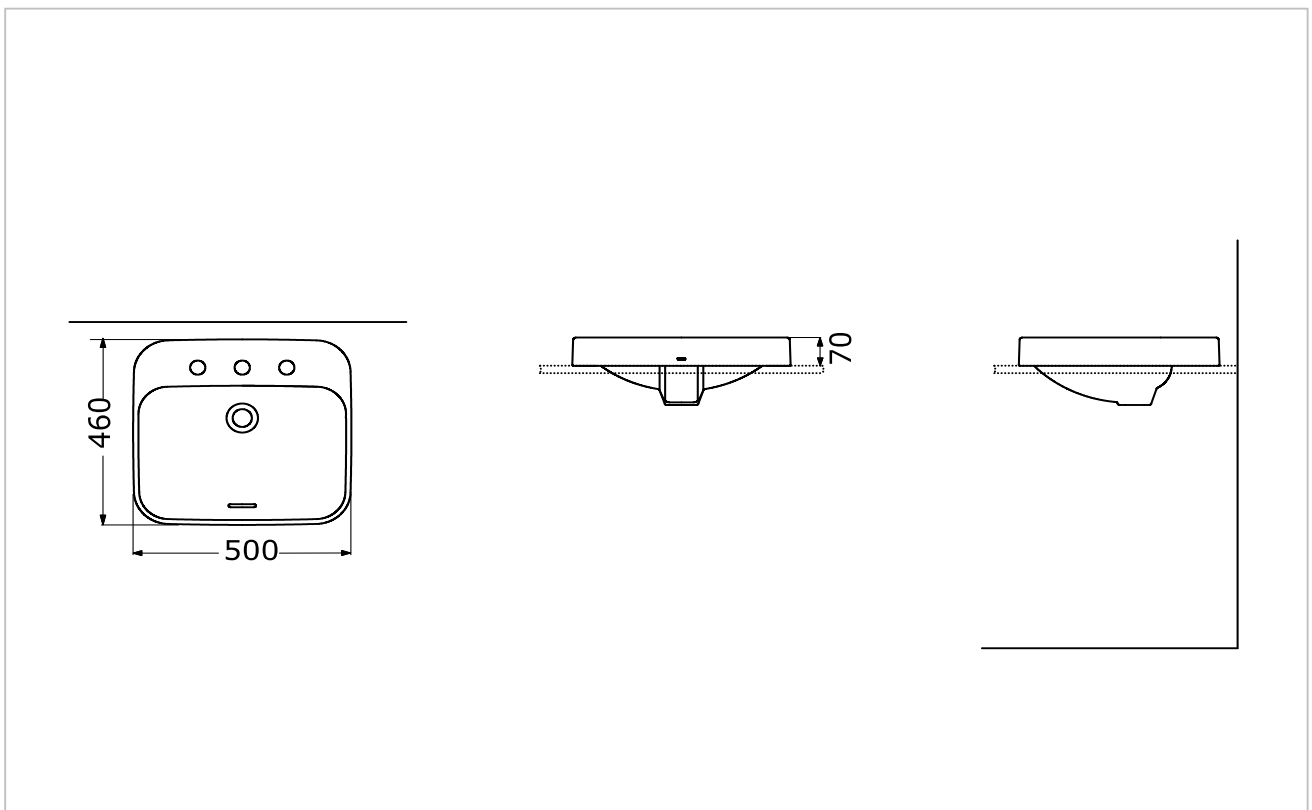

TOTO

LAVATORIES

LW5615C

Console Lavatory

Product Features

Console Lavatory (1 Tap Hole)
Size : 500W x 460D x 70H mm

Suggestion Fittings & Parts

Remark : We reserve the right to change some parts for suitability.