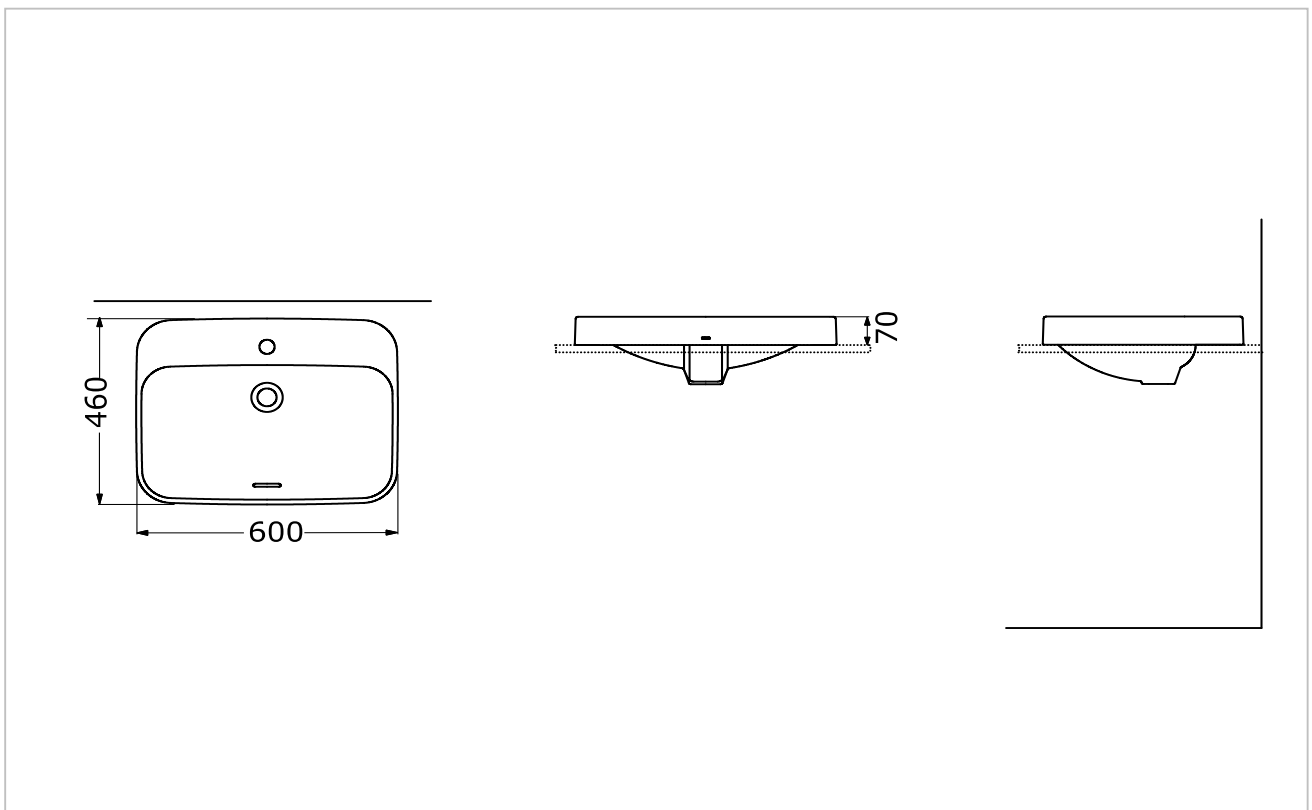

**TOTO**

**LAVATORIES**

**LW5616C**

*Console Lavatory*

**Product Features**

Console Lavatory (1 Tap Hole)  
Size : 600W x 460D x 70H mm

Suggestion Fittings & Parts

Remark : We reserve the right to change some parts for suitability.