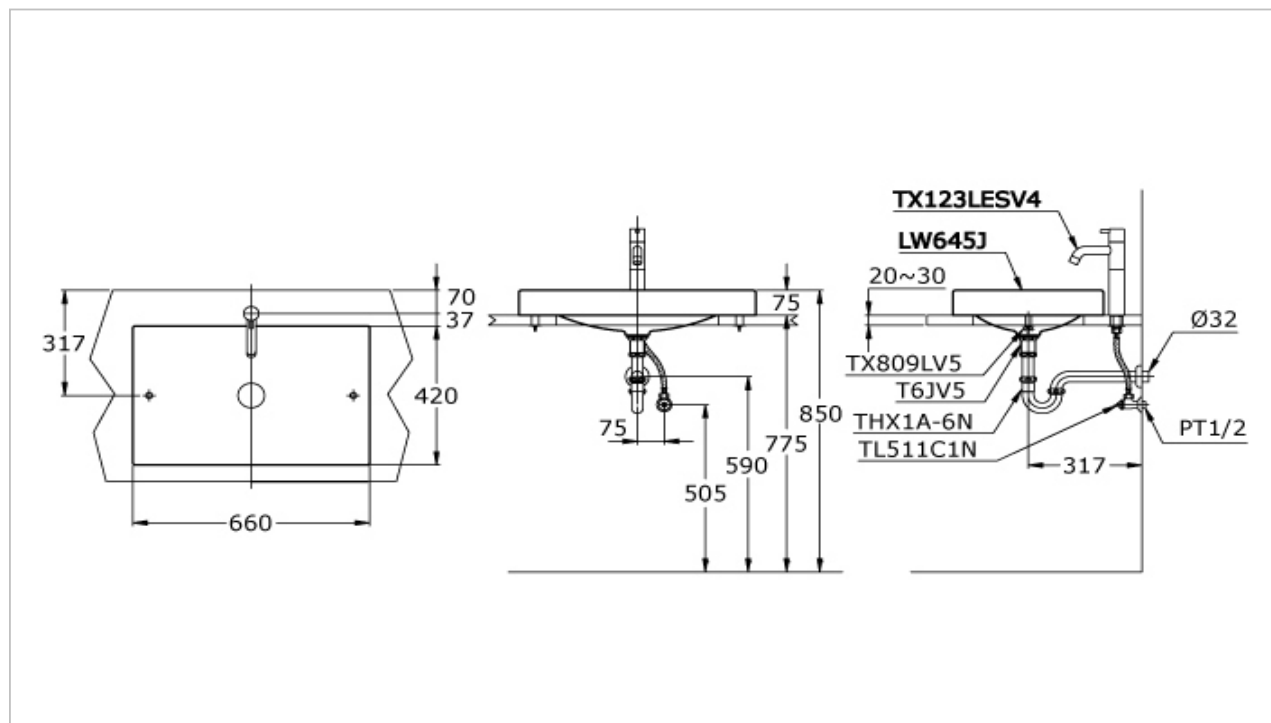

TOTO | SANITARY WARES

LW645JW/F

Counter Lavatory

Product Features

Semi Recessed Lavatory
size : 660 x 420 x 75 mm.

Suggestion Fittings & Parts

Remark : We reserve the right to change some parts for suitability.