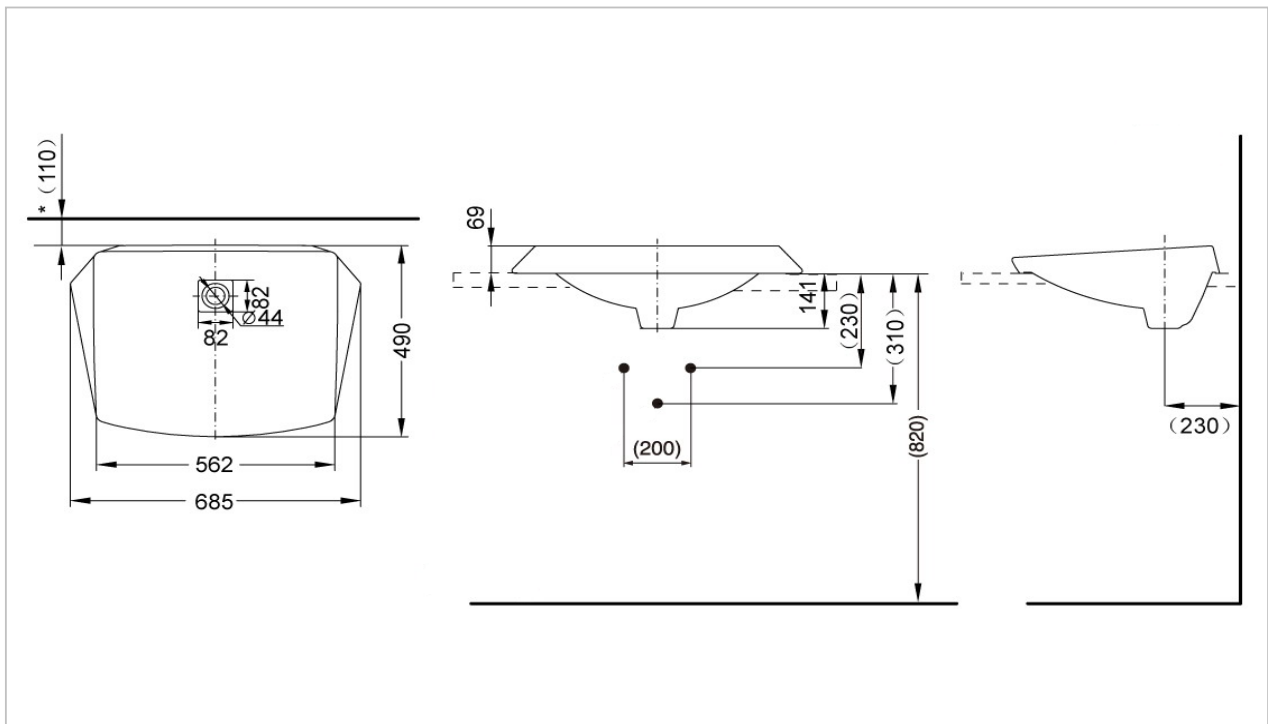

TOTO

LAVATORY

LW682

Countertop Lavatory

Product Features

685 x 490 x 210 mm.

Suggestion Fittings & Parts

Remark : We reserve the right to change some parts for suitability.