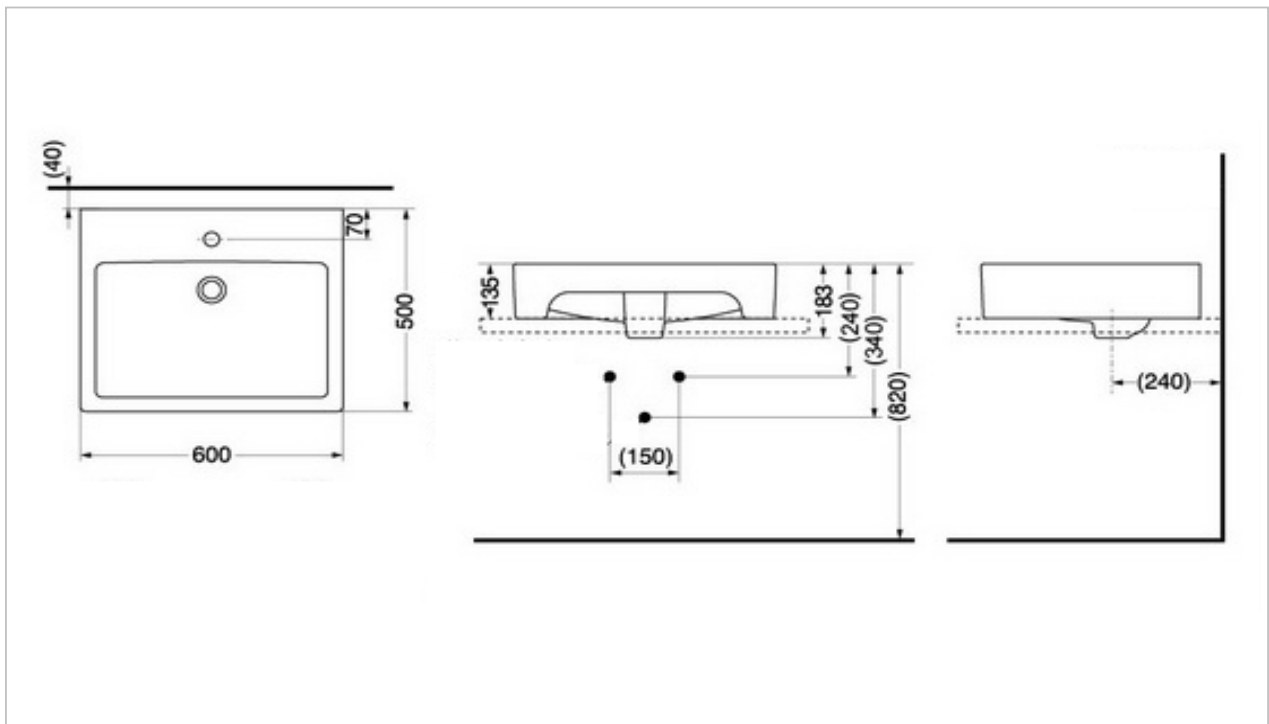

TOTO

LAVATORY

LW711RCB

Console Lavatory

Product Features

Console Lavatory
size : 600x500x135 (mm).
Color : white

Suggestion Fittings & Parts

Remark : We reserve the right to change some parts for suitability.