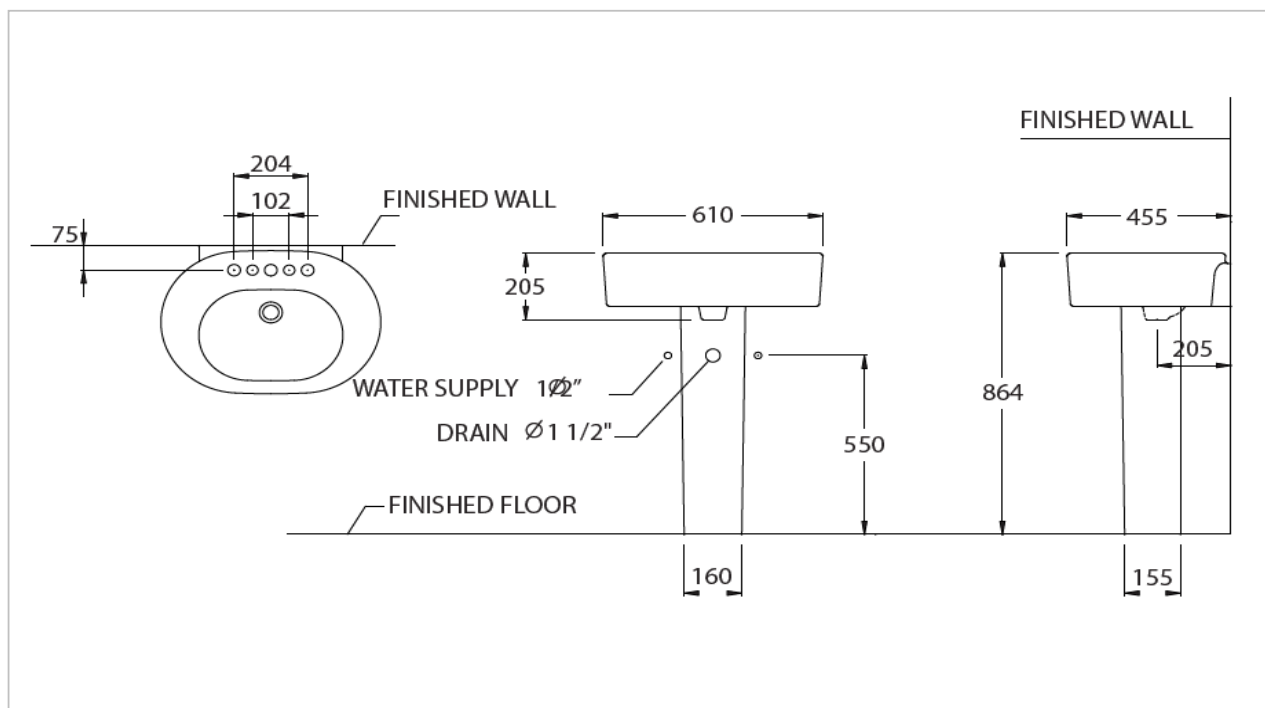

TOTO

LAVATORY

LW790U/LW790FK

"Nexus" Pedestal Lavatory

Product Features

Size : 610x455 mm

LW790U *Standard : 1 Tap Hole

Made to Order : 3 Tap Holes (Center 8")