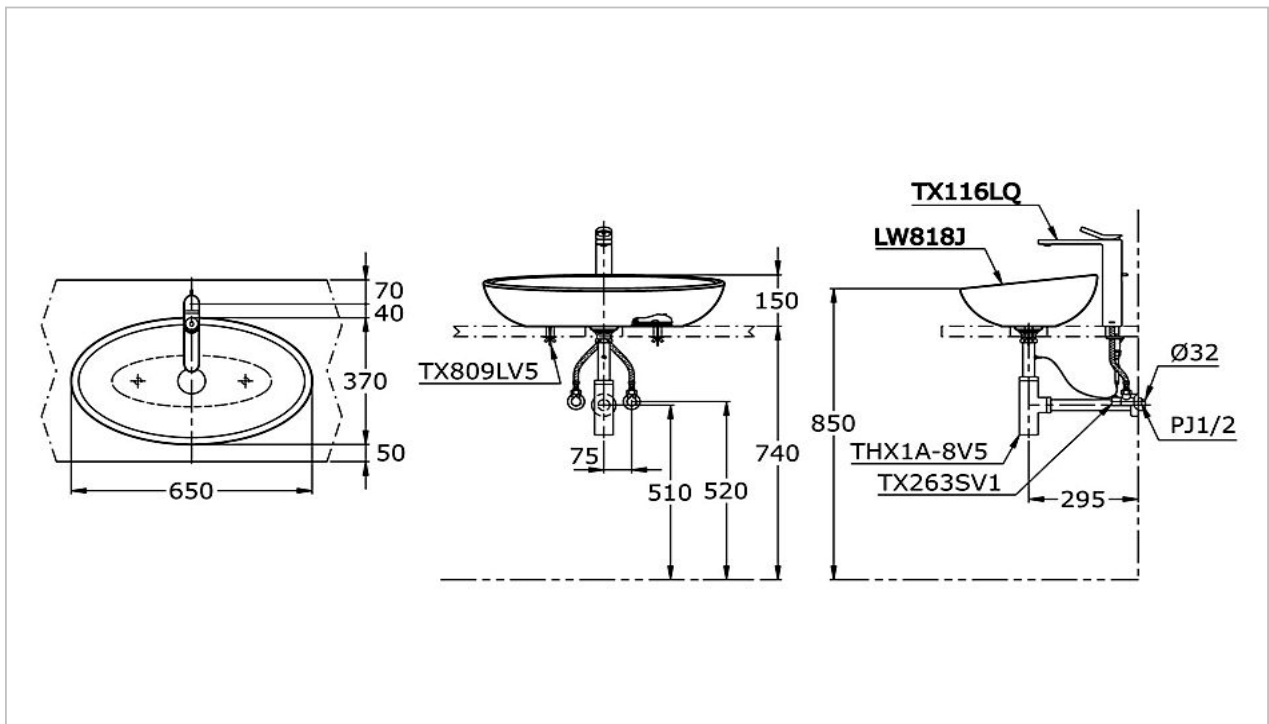

TOTO

LAVATORY

LW818JW/F

"Le Muse" Console Lavatory

Product Features

Suggestion Fittings & Parts

Remark : We reserve the right to change some parts for suitability.

TOTO MANUFACTURING (THAILAND) CO.,LTD