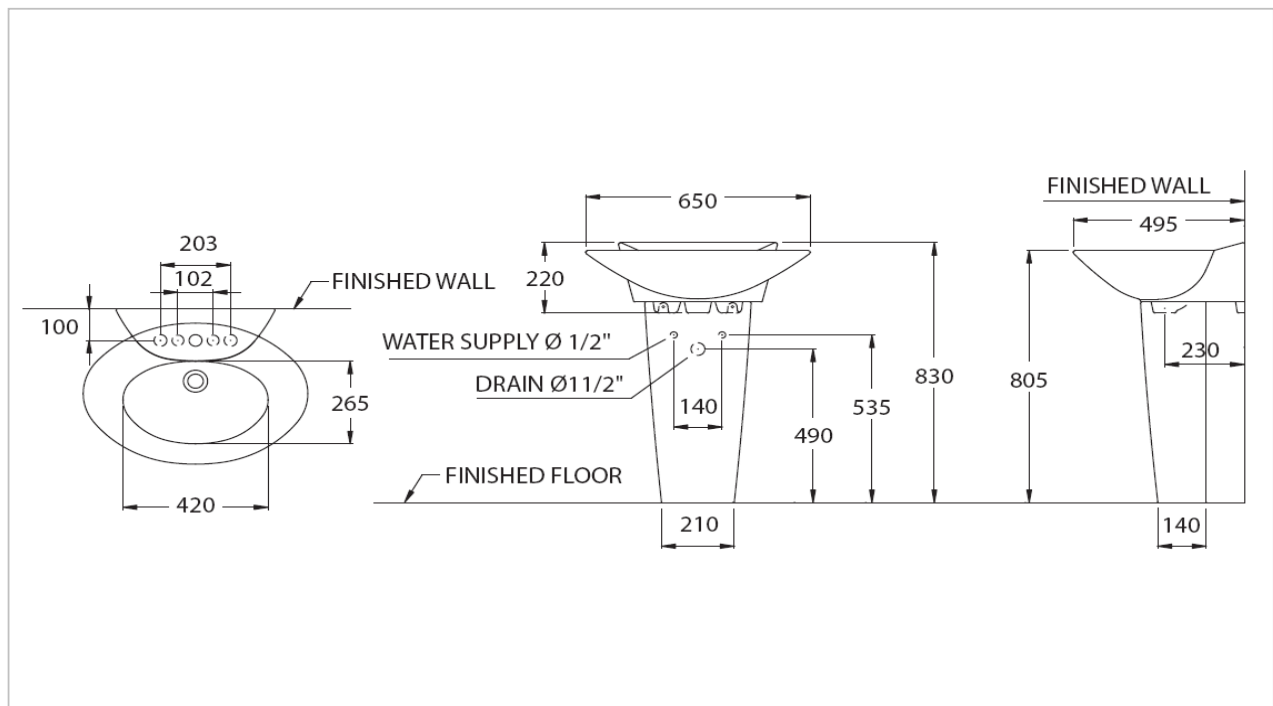

TOTO

LAVATORY

LW908U/LW908F

"Royal Elite" Pedestal Lavatory

Product Features

Size : 650x495 mm

LW908U *Standard : 1 Tap Hole

Made to Order : 3 Tap Holes (Center 8")