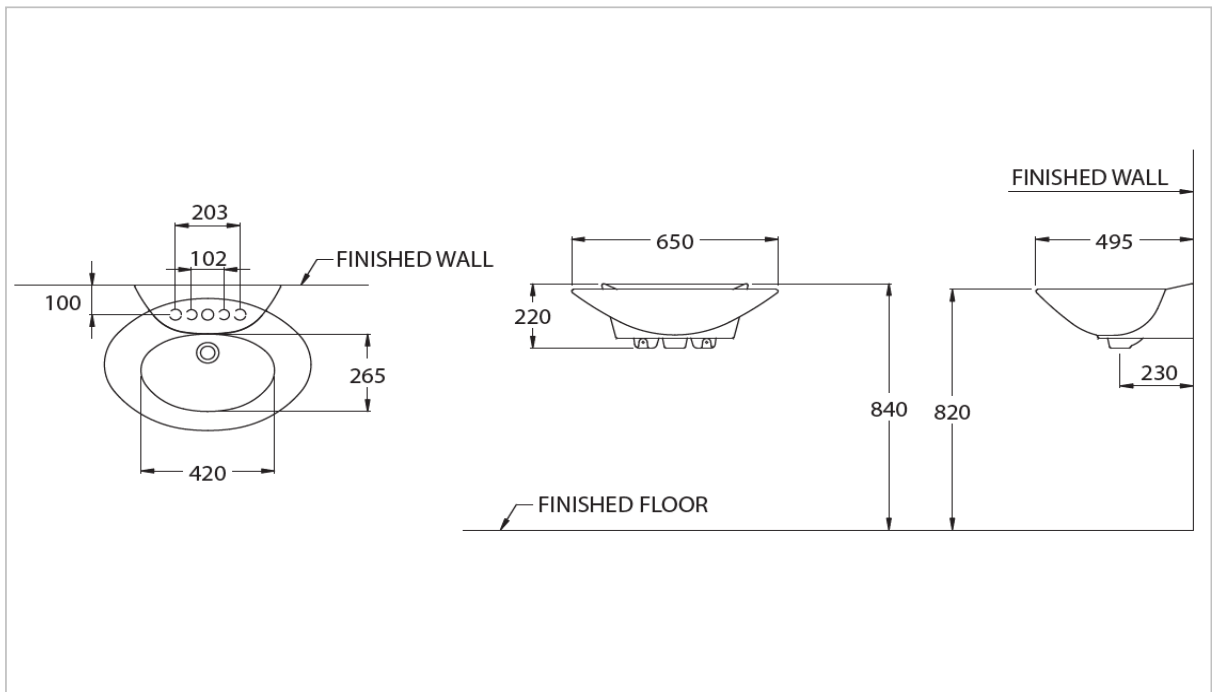

TOTO

LAVATORY

LW908U

"Royal Elite" Console Lavatory

Product Features

Size : 650x495 mm

Standard : 1 Tap Hole

Made to Order : 3 Tap Holes (Center 8")