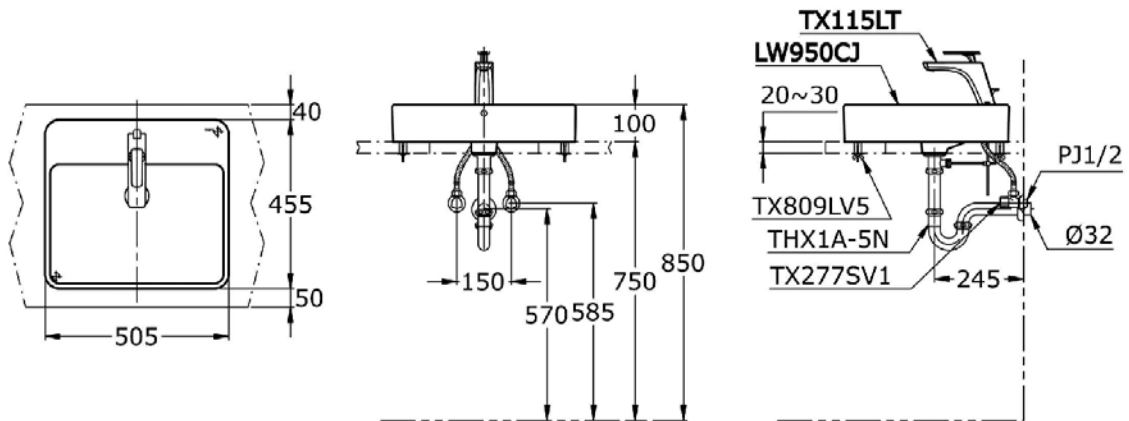

TOTO

LAVATORY

LW950CJW/F

Console Lavatory

Product Features

Console Lavatory 1 Tap Hole
Size : 500 x 450 x 130 mm.

Suggestion Fittings & Parts

Remark : We reserve the right to change some parts for suitability.