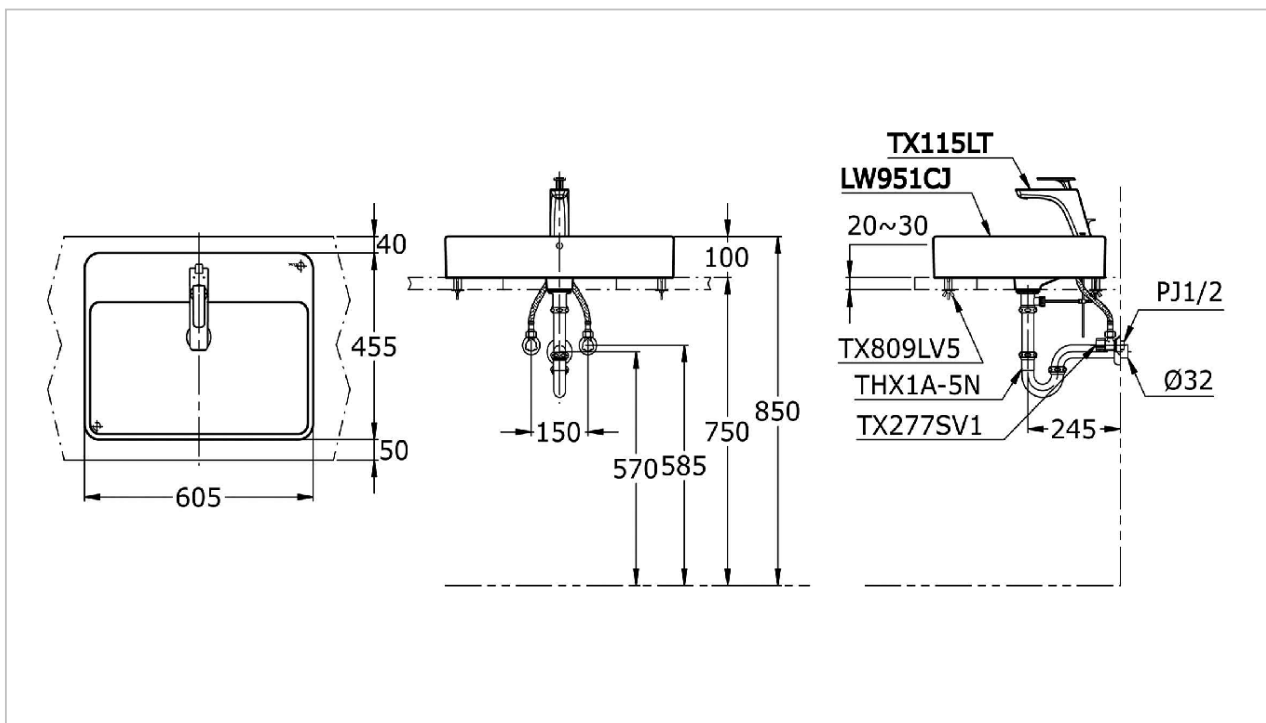

TOTO

LAVATORY

LW951CJW/F

Console Lavatory

Product Features

Console Lavatory 1 Tap Hole
Size : 600 x 450 x 130 mm.

Suggestion Fittings & Parts

Remark : We reserve the right to change some parts for suitability.