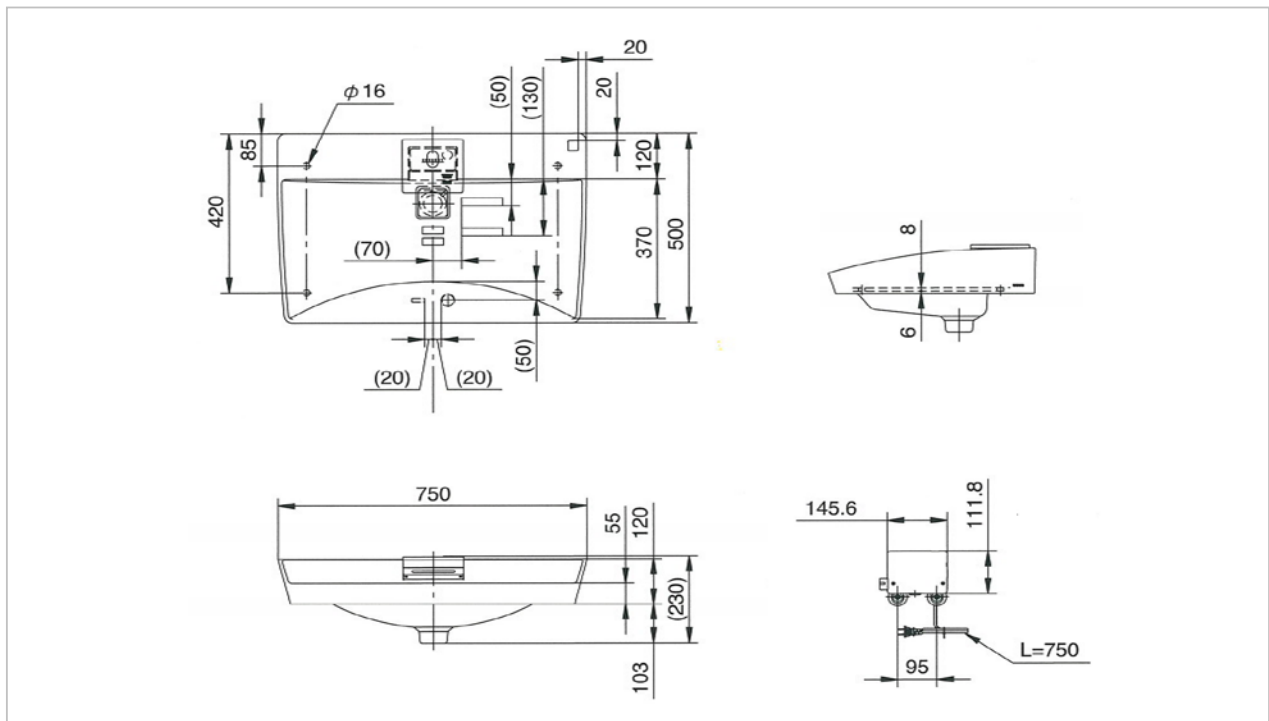

TOTO

LAVATORY

LW991A

Auto Wash Bowl Type

Product Features

Automatic/manual control
Integrated with an automatic sensor faucet
Cascade water flow
Easy-clean CeFiONtect ionic barrier glaze
State-of-the-art- hands-free technology
LED button for hot/cold temperature selection
LED button for manual off/on.
Automatic shutoff function
Size:750x500x230
Water Pressure : 0.07 MPa ~ 0.75 MPa
Power Rating : AC110 ~ 240V