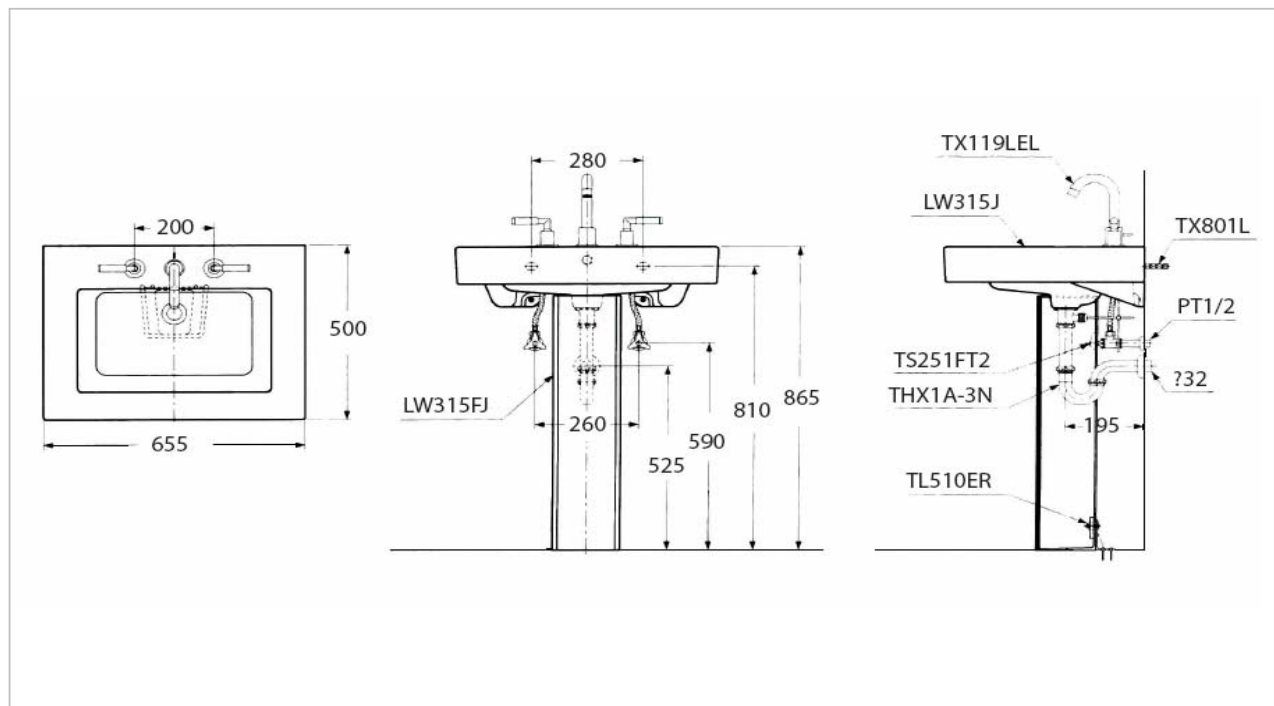

### Product Features

Size : 655x500 mm

Standard : 1 Tap Hole

Made to Order : 3 Tap Holes (Center 8")