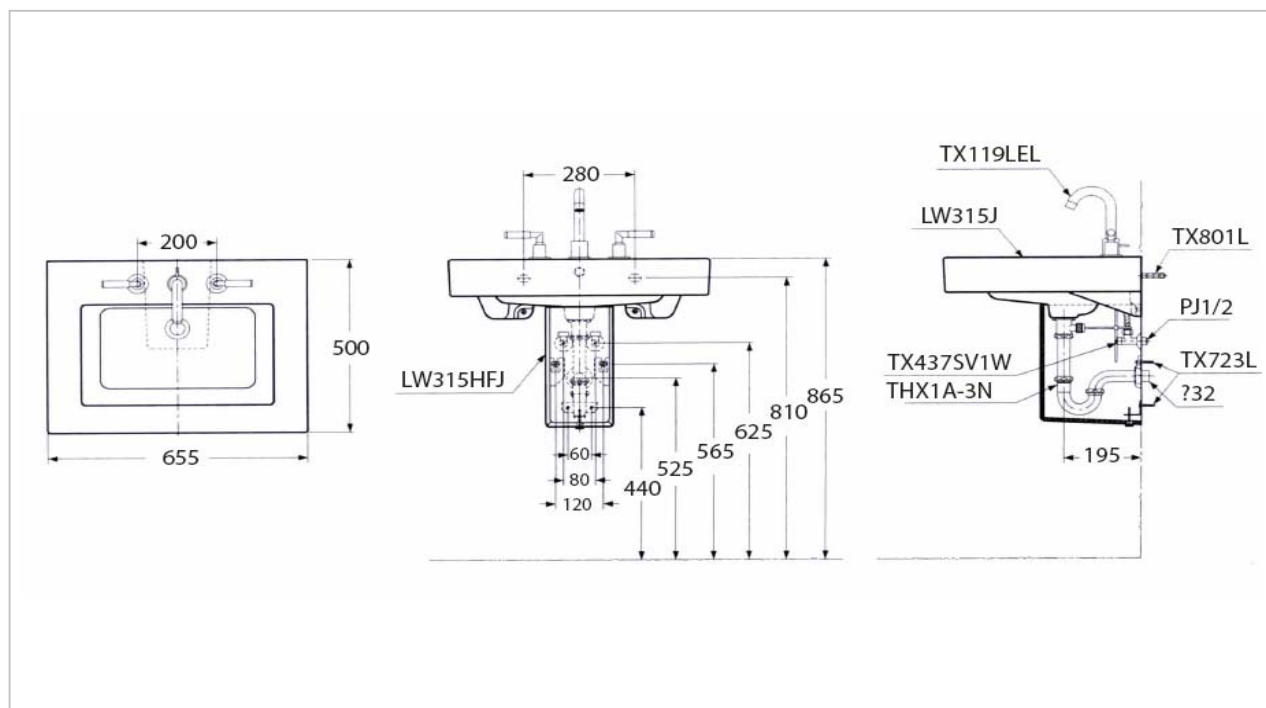

TOTO

LAVATORY

LWT315J/LWT315HFJ

"Cube" Pedestal Lavatory

Product Features

Half Pedestal Lavatory

Size : 655x500 mm

Standard : 1 Tap Hole

Made to Order : 3 Tap Holes (Center 8")

Suggestion Fittings & Parts

Remark : We reserve the right to change some parts for suitability.

SIAM SANITARY WARE INDUSTRY CO.,LTD
33/11 Viphavadee Rangsit Rd., SeeKan, Don Muang, Bangkok 10210
Tel : 0-29735040-54 , 0-25511818-21 Fax : 0-29733471