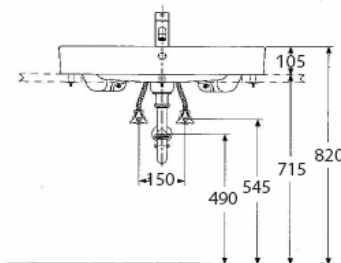

TOTO

LAVATORY

LWT316J

"Cube" Console Lavatory

Product Features

Size : 655x500x105 mm

Standard : 1 Tap Hole

Made to Order : 3 Tap Holes (Center 8")