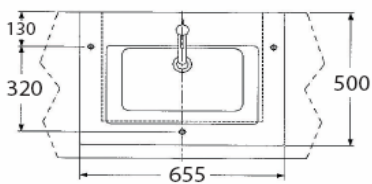

TOTO

LAVATORY

LWT316J

"Cube" Console Lavatory

Product Features

Size : 655x500x105 mm

Standard : 1 Tap Hole

Made to Order : 3 Tap Holes (Center 8")