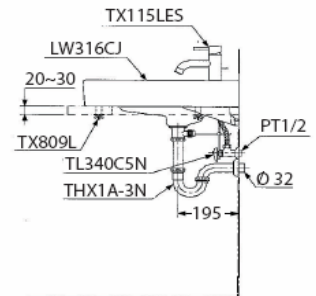

TOTO

LAVATORY

LWT316J

"Cube" Console Lavatory

Product Features

Size : 655x500x105 mm

Standard : 1 Tap Hole

Made to Order : 3 Tap Holes (Center 8")