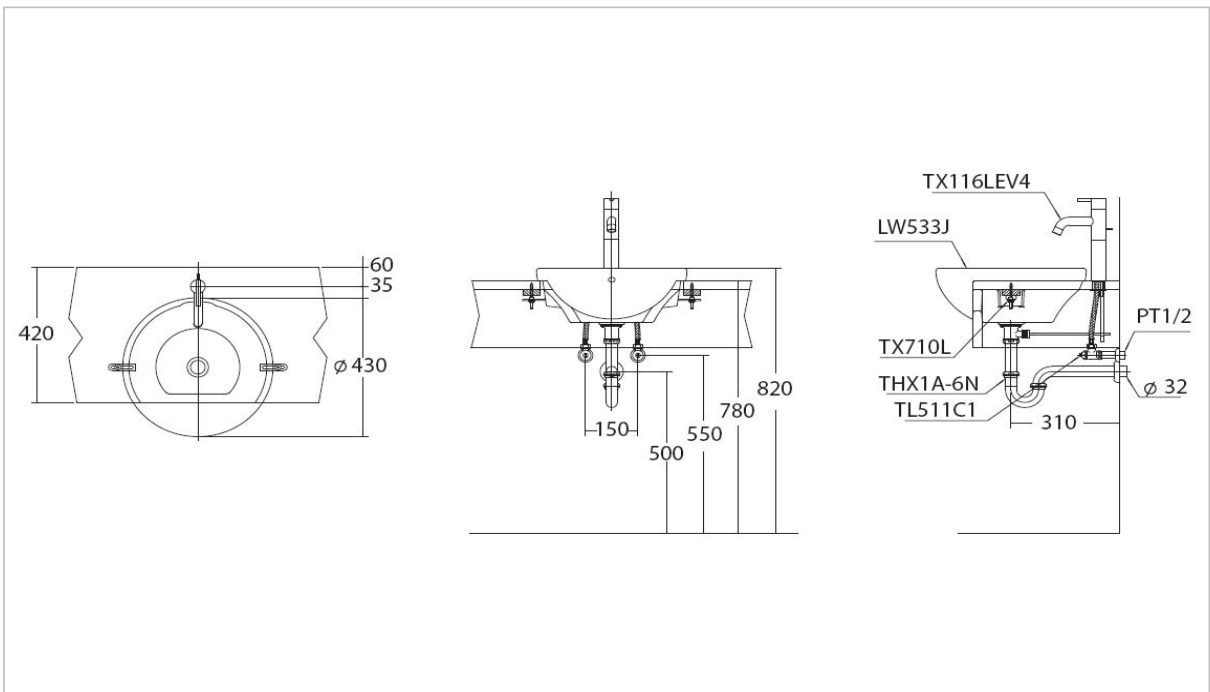

TOTO

LAVATORY

LWT533J

Semi Recessed Lavatory

Product Features

Diameter Size : 430 mm

Suggestion Fittings & Parts

Remark : We reserve the right to change some parts for suitability.