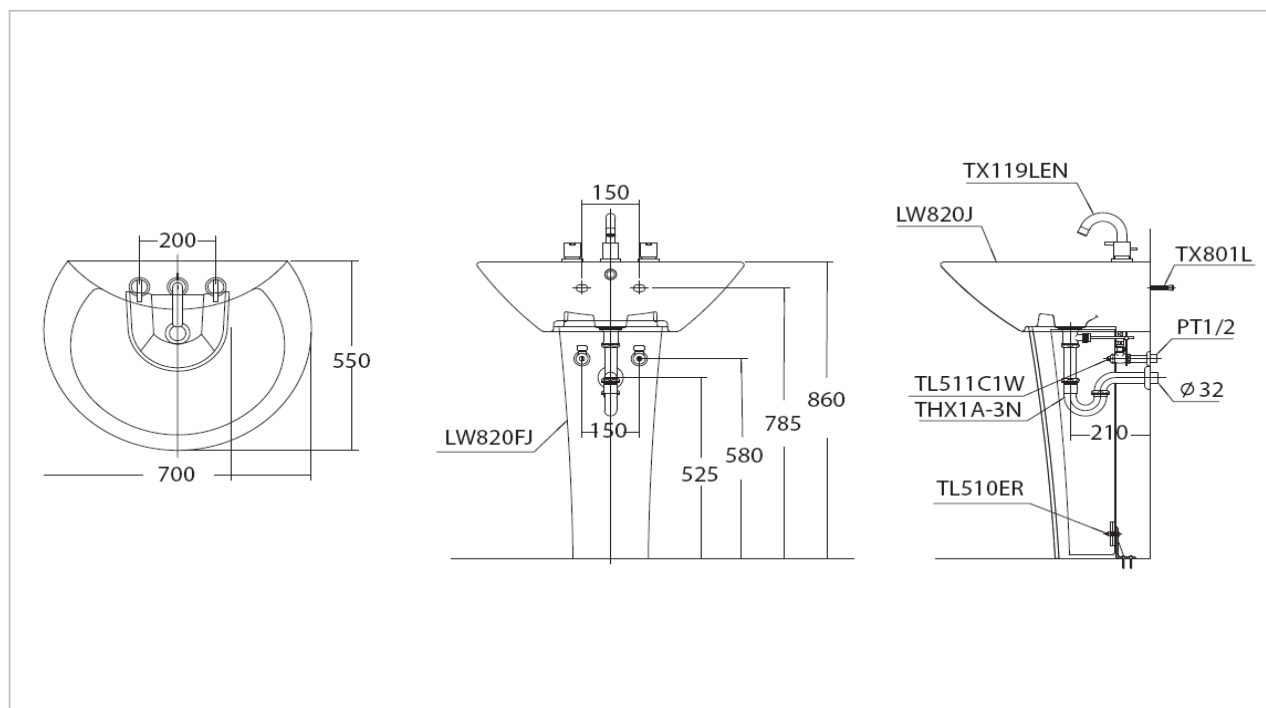

#### Product Features

Size : 700x550 mm

Standard : 1 Tap Hole

Made to Order : 3 Tap Holes (Center 8")