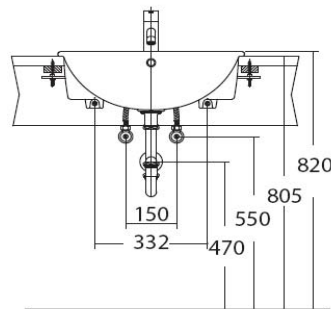

## Product Features

Size : 550x460 mm

Standard : 1 Tap Hole

Made to Order : 3 Tap Holes (Center 8")