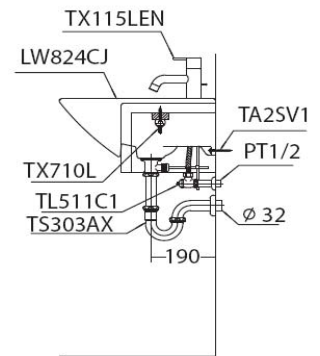

## Product Features

Size : 550x460 mm

Standard : 1 Tap Hole

Made to Order : 3 Tap Holes (Center 8")