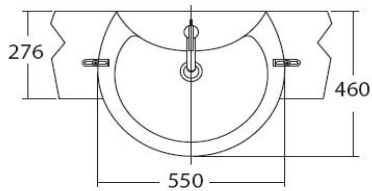

## Product Features

Size : 550x460 mm

Standard : 1 Tap Hole

Made to Order : 3 Tap Holes (Center 8")